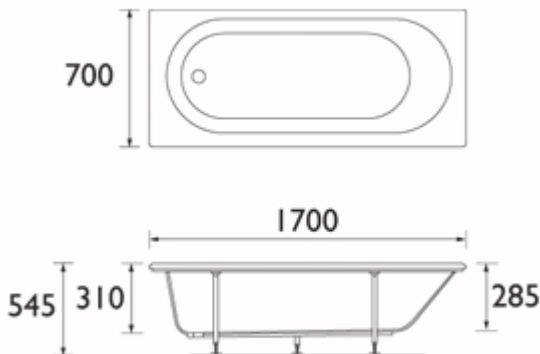

DUNE

Dune 1700 x 700mm Single Ended Bath

Product Specification

Product Code:	DN AB 170X70 SE BTH W
Finishes:	White
Product Type:	Contemporary
Construction:	5mm Cast Acrylic and designed to conform to BS4305-1 and BS4305-2
Capacity to Overflow:	140 Litres

Additional Information

- Manufactured from 5mm sanitary grade, cast acrylic sheet.
- Reinforced with a thick layer of fibreglass resin and 15mm encapsulated base – board
- Machine finished edges.
- Tubular steel combined rim and base support with robust M10 adjustable feet and central support foot.
- Un-drilled for compatibility with a variety of bath fittings.
- Compatible with:- Jute 3mm Front Panel (JU AB 170 PANEL W), Quest 2mm Front Panel (QST AB 170 PANEL W), Jute 3mm End Panel (JU AB 70 PANEL W) and Quest 2mm End Panel (QST AB 70 PANEL W).