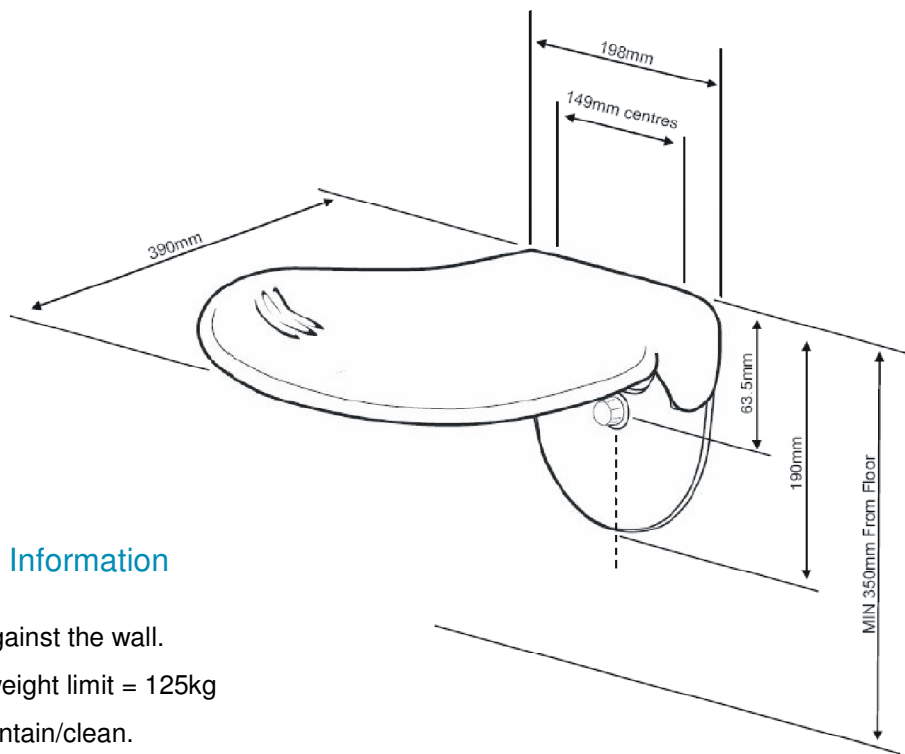

TECHNICAL DATASHEET

BRISTAN

Shower Seat

Java Shower Seat White

Product Specification

Product Code: J SEAT W
Finish: White
Product Type: Contemporary

DIMENSIONS

Additional Information

- Folds flat against the wall.
- Maximum weight limit = 125kg
- Easy to maintain/clean.

Technical Advice: For further information please call 0844 7016273 or email customercontact@bristan.com

Guarantee: 5 year covering manufacturing faults.