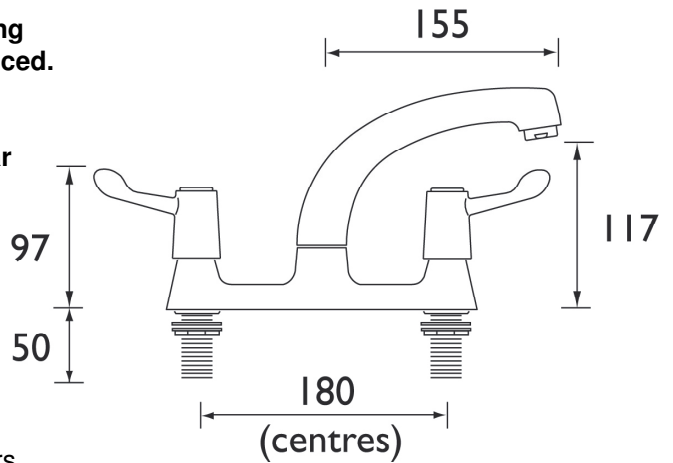

## Value Lever Range

Value Lever Deck Sink Mixer Chrome with 3" Levers (also available with 6" Levers).

### Product Specification

**Product Code:** VAL DSM C CD, VAL DSM C 6 CD  
**Finishes:** Chrome  
**Product Type:** Contemporary  
**Construction:** Taps bodies are of all brass construction  
**Cartridge/Valve Type:** ¼ turn ½" Ceramic Disc Valve  
**Supply:** Suitable for all plumbing systems, ideally balanced.  
**Inlet Connections:** 1/2" BSP  
**Water Pressure** Min 0.2 bar, Max 7.0 bar

### Additional Information

- Dual Flow
- VAL DSM C CD supplied with 3" (76mm) Metal Levers
- Supplied with metal backnuts
- Chrome plated to BS EN 248
- VAL DSM C 6 CD supplied with 6" (152mm) Metal Levers