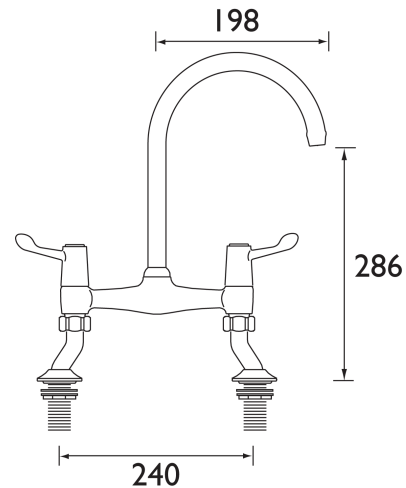

### VALUE LEVER BRIDGE DECK SINK MIXER WITH 3" LEVERS (ALSO AVAILABLE WITH 6" LEVERS)

#### Product Specification

<b>Product Code:</b>	VAL BRDSM C CD, VAL BRDSM C 6 CD
<b>Finishes:</b>	Chrome
<b>Product Type:</b>	Contemporary
<b>Construction:</b>	Tap bodies are of all brass construction
<b>Valve Type:</b>	¼ Turn ½" ceramic disc valve
<b>Supply:</b>	Suitable for all plumbing systems, preferably balanced
<b>Inlet Connections:</b>	½" BSP
<b>Water Pressure:</b>	Min 0.2 bar, Max. 7.0 bar

#### Additional Information

- VAL BRDSM C CD supplied with 3" (76mm) metal levers
- Supplied with metal back nuts
- VAL BRDSM C 6 CD supplied with 6" (152mm) metal levers
- Chrome plated to BS EN 248

**Technical Advice:** For further information please call 0844 7016273 or email [customer@bristan.com](mailto:customer@bristan.com)  
**Guarantee:** 5 years covering manufacturing faults