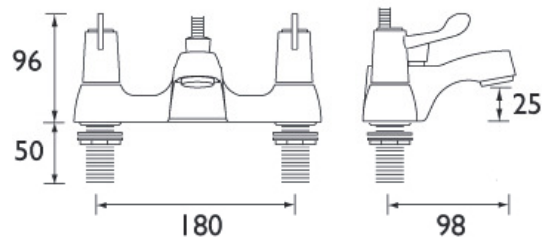

TECHNICAL DATASHEET

BRISTAN

Value Lever Range

Value Lever Bath Shower Mixer Chrome with 3" Levers (also available with 6" Levers).

Product Specification

Product Code:	VAL BSM C CD, VAL BSM C 6 CD
Finishes:	Chrome
Product Type:	Contemporary
Construction:	Taps bodies are of all brass construction
Cartridge/Valve Type:	¼ turn ¾" Ceramic Disc Valve
Supply:	Suitable for all plumbing systems, ideally balanced.
Inlet Connections:	¾" BSP
Water Pressure	Min 0.2 bar, Max 7.0 bar

Additional Information

- VAL BSM C CD supplied with 3" (76mm) Metal Levers
- Supplied with metal backnuts
- Chrome plated to BS EN 248
- VAL BSM C 6 CD supplied with 6" (152mm) Metal Levers

Technical Advice: For further information please call 0844 7016273 or email customercontact@bristan.com