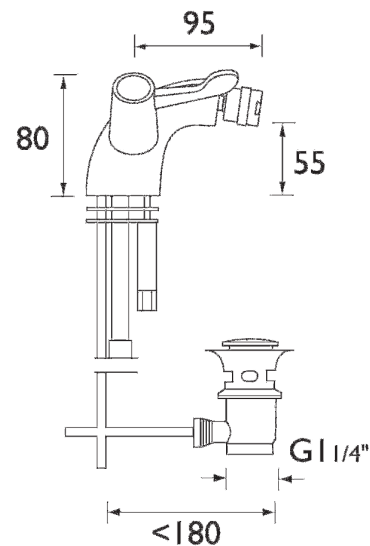

VALUE LEVER

VALUE LEVER MONO BIDET MIXER WITH POP-UP WASTE AND 3" LEVERS

Product Specification

Product Code:	VAL BID C CD
Finishes:	Chrome
Product Type:	Contemporary
Construction:	Tap bodies are of all brass construction
Valve Type:	¼ Turn ½" ceramic disc valve
Supply:	Suitable for all plumbing systems, preferably balanced
Inlet Connections:	15mm Copper tails
Water Pressure:	Min 0.2 bar, Max. 7.0 bar

Additional Information

- Supplied with 3" (76mm) metal levers
- Supplied with metal fixing nut
- Chrome plated to BS EN 248

Technical Advice: For further information please call 0844 7016273 or email customer care@bristan.com
Guarantee: 5 years covering manufacturing faults

Compliance/Approvals

WRAS: Certificate No. 0910010

Flow Rates (litres per minute)

System Pressure	0.2bar	0.4bar	1bar	2bar	3bar	5bar
Bidet Mixer	7.5	10.4	16.4	23.4	28.6	36.9