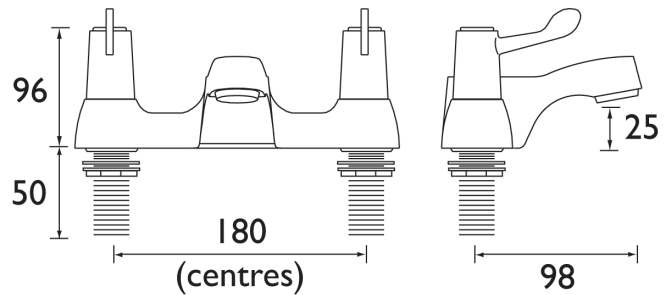

VALUE LEVER

VALUE LEVER BATH FILLER WITH 3" LEVERS
(ALSO AVAILABLE WITH 6" LEVERS)

Product Specification

Product Code:	VAL BF C CD, VAL BF C 6 CD
Finishes:	Chrome
Product Type:	Contemporary
Construction:	Tap bodies are of all brass construction
Valve Type:	¼ Turn ¾" ceramic disc valves
Supply:	Suitable for all plumbing systems, preferably balanced
Inlet Connections:	¾" BSP
Water Pressure:	Min 0.2 bar, Max. 7.0 bar

Additional Information

- VAL BF C CD supplied with 3" (76mm) metal levers
- Supplied with metal backnuts
- VAL BF C 6 CD supplied with 6" (152mm) metal levers
- Chrome plated to BS EN 248

Technical Advice: For further information please call 0844 7016273 or email customer@bristan.com
Guarantee: 5 years covering manufacturing faults