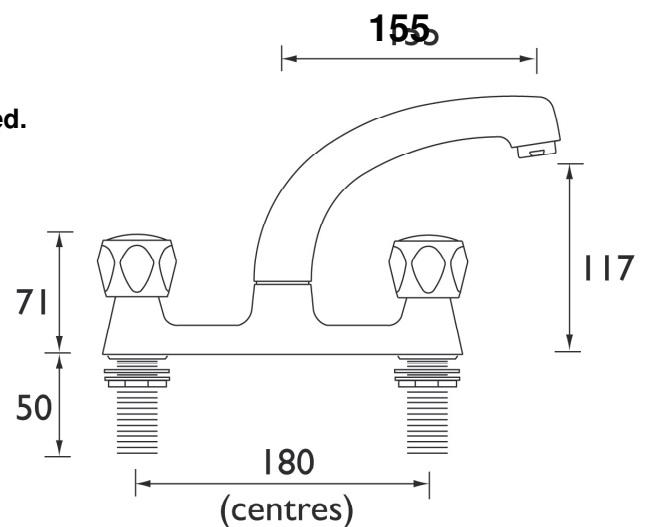

TECHNICAL DATASHEET

BRISTAN

Value Club Range

Value Club Deck Sink Mixer Chrome

Product Specification

Product Code:	VAC DSM C MT, VAC DSM C NH
Finishes:	Chrome
Product Type:	Contemporary
Construction:	Taps bodies are of all brass construction
Cartridge/Valve Type:	½" Standard valve
Supply:	Suitable for all plumbing systems, ideally balanced.
Inlet Connections:	½" BSP
Water Pressure	Min 0.2 bar, Max 7.0 bar

Additional Information

- Dual Flow
- Supplied with Metal Heads
- Supplied with metal backnuts
- Chrome plated to BS EN 248
- VAC DSM C NH – (Supplied with NO HEADS)

Technical Advice: For further information please call 0844 7016273 or email customercontact@bristan.com