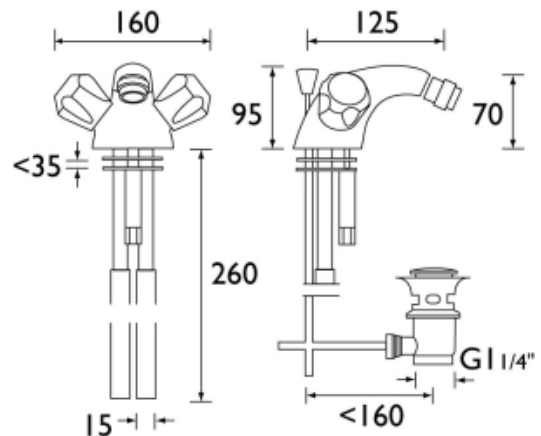

#### Product Specification

<b>Product Code:</b>	VAC BID C MT
<b>Finishes:</b>	Chrome
<b>Product Type:</b>	Contemporary
<b>Construction:</b>	Tap bodies are of all brass construction
<b>Valve Type:</b>	½" standard valve
<b>Supply:</b>	Suitable for all plumbing systems, preferably balanced
<b>Inlet Connections:</b>	15mm copper tails
<b>Water Pressure:</b>	Min 0.2 bar, Max. 7.0 bar