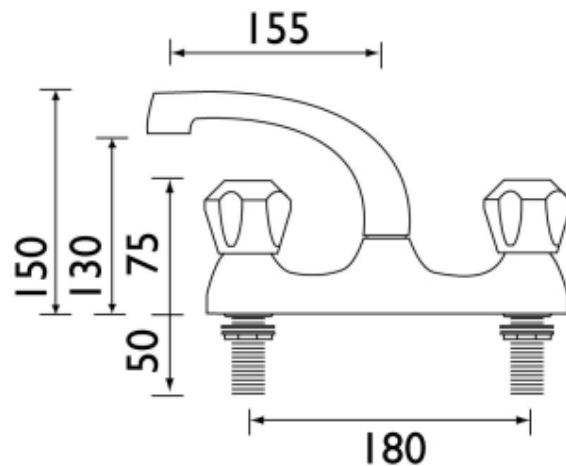

#### Product Specification

<b>Product Code:</b>	VAC BDSM C MT
<b>Finishes:</b>	Chrome
<b>Product Type:</b>	Contemporary
<b>Construction:</b>	Tap bodies are of all brass construction
<b>Valve Type:</b>	½" Standard valve
<b>Supply:</b>	Suitable for all plumbing systems, preferably balanced
<b>Inlet Connections:</b>	½" BSP
<b>Water Pressure:</b>	Min 0.2 bar, Max. 7.0 bar

#### Additional Information

- Dual flow
- Supplied with metal heads
- Supplied with metal backnuts
- Chrome plated to BS EN 248

**Technical Advice:** For further information please call 0844 7016273 or email [customer care@bristan.com](mailto:customer care@bristan.com)  
**Guarantee:** 5 years covering manufacturing faults