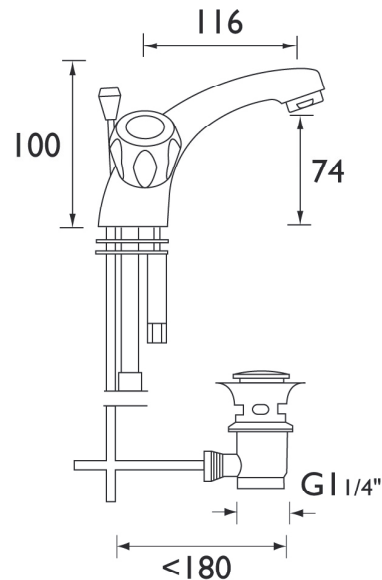

TECHNICAL DATASHEET

BRISTAN

Value Club Range

Value Club Basin Mixer with Pop-up Waste Chrome

Product Specification

Product Code:	VAC BAS C MT, VAC BAS C NH
Finishes:	Chrome
Product Type:	Contemporary
Construction:	Taps bodies are of all brass construction
Cartridge/Valve Type:	½" Standard valve
Supply:	Suitable for all plumbing systems, ideally balanced.
Inlet Connections:	15mm Copper Tails
Water Pressure	Min 0.2 bar, Max 7.0 bar

Additional Information

- Supplied with Metal Heads
- Supplied with metal fixing nut
- Chrome plated to BS EN 248
- VAC BAS C NH – (Supplied with NO HEADS)

Technical Advice: For further information please call 0844 7016273 or email customercontact@bristan.com