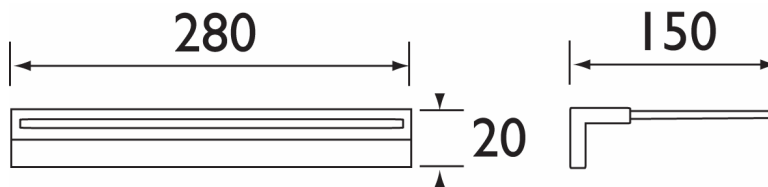

#### Product Specification

**Product Code:** CAR RSHELF C  
**Finish:** Chrome  
**Product Type:** Complementary

(Dimensions in mm)