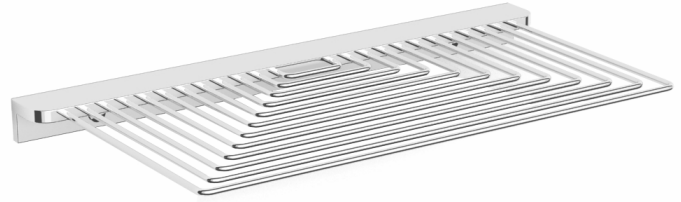

### COMPLEMENTARY BATHROOM ACCESSORY RECTANGULAR SHELF

#### Product Specification

**Product Code:** CAR RSHELF C  
**Finish:** Chrome  
**Product Type:** Complementary

(Dimensions in mm)

#### Additional Information

- The shelf is made from brass with a chrome plated finish
- Other accessories available from Complementary range:
  - Shower enclosure tidy basket (CAR ETIDY C)
  - Corner shelf (CAR CSHELF C)
  - Wire soap basket (CAR CWIRE C)
  - Shower basket (CAR SWIRE C)
  - Soap dispenser (CAR SOAP C)