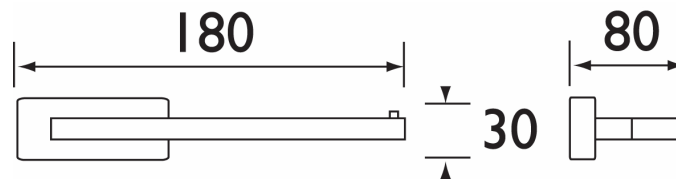

#### Product Specification

**Product Code:** VE ROLL C  
**Finish:** Chrome  
**Product Type:** Contemporary

(Dimensions in mm)