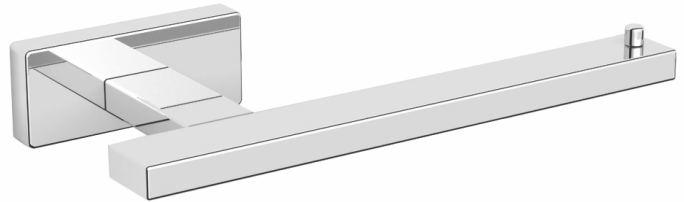

### CONTEMPORARY BATHROOM ACCESSORY

#### VENTIS TOILET ROLL HOLDER

#### Product Specification

**Product Code:** VE ROLL C  
**Finish:** Chrome  
**Product Type:** Contemporary

(Dimensions in mm)

#### Additional Information

- The holder is made from brass with a chrome plated finish
- Supplied with screws and fixings
- Other accessories available from Ventis range:
  - Towel ring (VE RING C)
  - Wall mounted soap dispenser (VE SOAP C)
  - Wall mounted tumbler & holder (VE HOLD C)
  - Towel rail (VE RAIL C)
  - Robe hook (VE HOOK C)
  - Shelf (VE SHELF C)