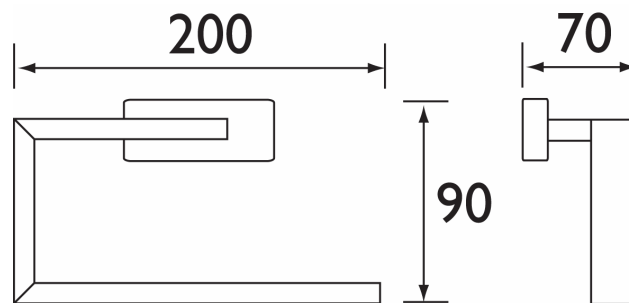

TECHNICAL DATASHEET

CONTEMPORARY BATHROOM ACCESSORY VENTIS TOWEL RING

Product Specification

Product Code: VE RING C
Finish: Chrome
Product Type: Contemporary

(Dimensions in mm)

Additional Information

- The ring is made from brass with a chrome plated finish
- Supplied with screws and fixings
- Other accessories available from Ventis range:
 - Toilet roll holder (VE ROLL C)
 - Wall mounted soap dispenser (VE SOAP C)
 - Wall mounted tumbler & holder (VE HOLD C)
 - Towel rail (VE RAIL C)
 - Robe hook (VE HOOK C)
 - Shelf (VE SHELF C)