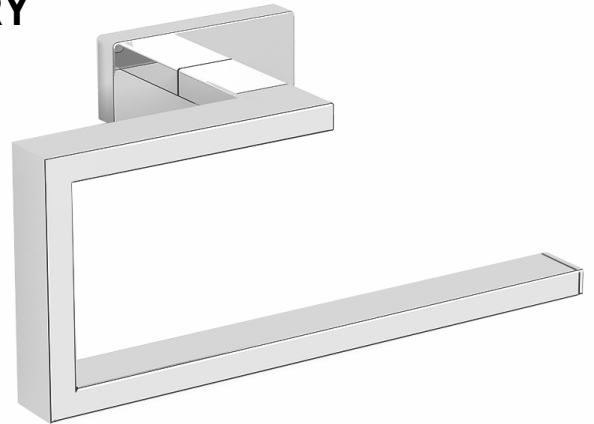

TECHNICAL DATASHEET

CONTEMPORARY BATHROOM ACCESSORY VENTIS TOWEL RING

Product Specification

Product Code: VE RING C
Finish: Chrome
Product Type: Contemporary

(Dimensions in mm)

Additional Information

- The ring is made from brass with a chrome plated finish
- Supplied with screws and fixings
- Other accessories available from Ventis range:
 - Toilet roll holder (VE ROLL C)
 - Wall mounted soap dispenser (VE SOAP C)
 - Wall mounted tumbler & holder (VE HOLD C)
 - Towel rail (VE RAIL C)
 - Robe hook (VE HOOK C)
 - Shelf (VE SHELF C)