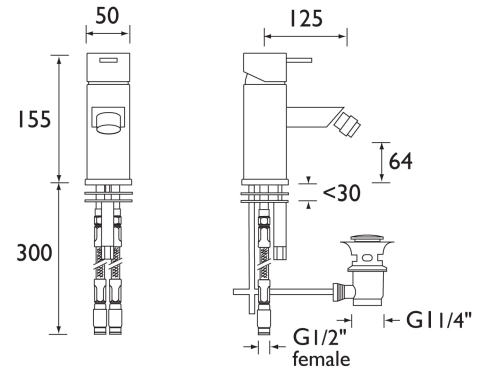

TECHNICAL DATASHEET

QUADRATO

QUADRATO BIDET MIXER CHROME

Product Specification

Product Code:	QD BID C
Finishes:	Chrome
Product Type:	Contemporary
Construction:	Bodies are of all brass construction and are designed to conform to BS EN 200
Cartridge/Valve Type:	35mm ceramic disc cartridge
Supply:	Suitable for all plumbing systems, ideally balanced
Inlet Connections:	½" Female flexible inlets
Outlet Connection:	Flow straightener
Water Pressure:	Min. 0.5 bar, Max. 8.0 bar

Additional Information

- Includes eco-click water saving feature. Cartridge offers subtle resistance as it reaches approximately half of its full flow capability, saving water. For increased flow the eco-click feature can be overridden.
- Chrome plated to BS EN 248
- Incorporates additional safety feature where by the maximum temperature can be controlled by repositioning a plastic collar under the control lever to limit its travel.
- Metal fixing nuts
- Metal handle