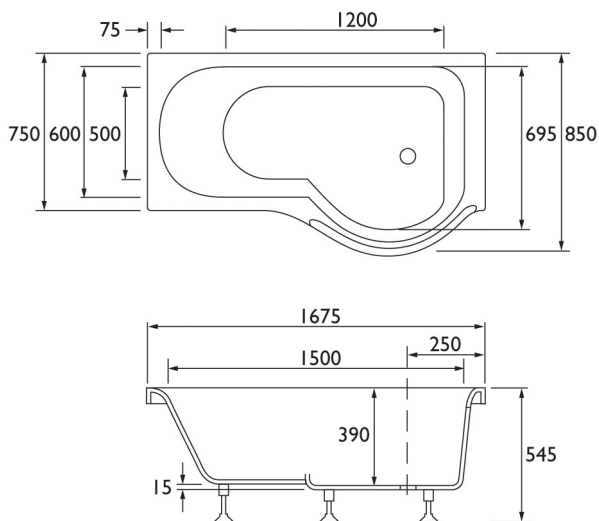

## BLADE

Blade 1675 x 750/850mm Left/Right Handed Showerbath

### Product Specification

<b>Product Code:</b>	BL AB 1675 LH SBTH W (left handed) BL AB 1675 RH SBTH W (right handed)
<b>Finishes:</b>	White
<b>Product Type:</b>	Contemporary
<b>Construction:</b>	5mm Cast Acrylic and designed to conform to BS4305-1 and BS4305-2
<b>Capacity to Overflow:</b>	230 Litres

### Additional Information

- Left and Right handed available (Right hand shown above).
- Manufactured from 5mm sanitary grade, cast acrylic sheet.
- Reinforced with a thick layer of fibreglass resin and 15mm encapsulated base - board.
- Machine finished edges.
- Steel base support feet with robust M10 adjustable feet, and tubular steel rim support.
- Undrilled for compatibility with a variety of bath fittings.
- Compatible with: - Blade 3mm 1675 Showerbath Front Panel (BL AB 1675 SPANEL W), Jute 3mm End Panel (JU AB 75 PANEL W) and Blade Curved Bath Screen Silver (BL BS1C S)