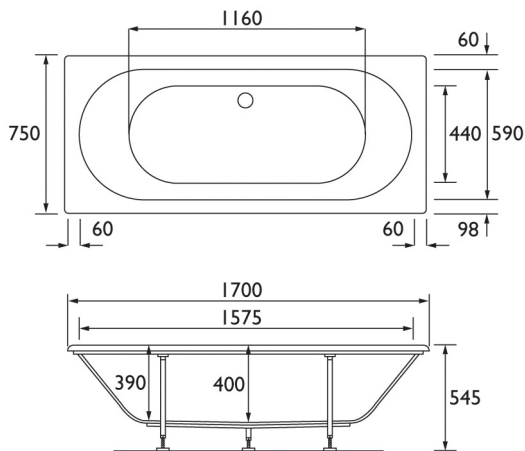

JUTE

Jute 1700 x 750mm Double Ended Bath

Product Specification

Product Code:	JU AB 170X75 DE BTH W
Finishes:	White
Product Type:	Contemporary
Construction:	5mm Cast Acrylic and designed to conform to BS4305-1 and BS4305-2
Capacity to Overflow:	220 Litres

Additional Information

- Manufactured from 5mm sanitary grade, cast acrylic sheet.
- Reinforced with a thick layer of fibreglass resin and 15mm encapsulated base - board.
- Machine finished edges.
- Tubular steel combined rim and base support frame with robust M10 adjustable feet and central support foot.
- Un-drilled for compatibility with a variety of bath fittings.
- Compatible with:- Jute 3mm Front Panel (JU AB 170 PANEL W) and Jute 3mm End Panel (JU AB 75 PANEL W).