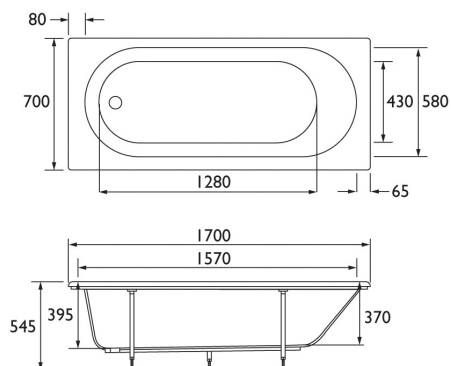

## JUTE

Jute 1700 x 700mm Single Ended Bath & Bath Panels

### Product Specification

<b>Product Code:</b>	JU AB 170X70 SE BTH W JU AB 170 PANEL W JU AB 70 PANEL W JU AB 75 PANEL W
<b>Finishes:</b>	White
<b>Product Type:</b>	Contemporary
<b>Construction:</b>	5mm Cast Acrylic and designed to conform to BS4305-1 and BS4305-2
<b>Capacity to Overflow:</b>	200 Litres

### Additional Information

- Manufactured from 5mm sanitary grade, cast acrylic sheet.
- Reinforced with a thick layer of fibreglass resin and 15mm encapsulated base – board
- Machine finished edges.
- Tubular steel combined rim and base support with robust M10 adjustable feet and central support foot.
- Un-drilled for compatibility with a variety of bath fittings.
- Compatible with:- Jute 3mm Front Panel (JU AB 170 PANEL W), Quest 2mm Front Panel (QST AB 170 PANEL W), Jute 3mm End Panel (JU AB 70 PANEL W) and Quest 2mm End Panel (QST AB 70 PANEL W).