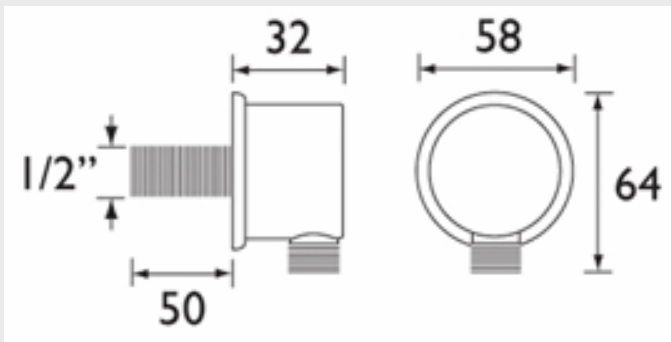

CYLINDRICAL WALL OUTLET

Product Specification

Product Code:	WO4 C
Finish:	Chrome
Inlet Connection:	G 1/2"
Outlet Connection:	G 1/2"

Product Information

Construction:	Body is made of brass construction. The shroud is made from durable plastic
Supply:	Suitable for all plumbing systems.
Technical Advice:	For further information please call +44 (0)870 4425553 or Email enquire@bristan.com
Guarantee:	All Bristan products are covered by a 5-year guarantee covering manufacturing faults.