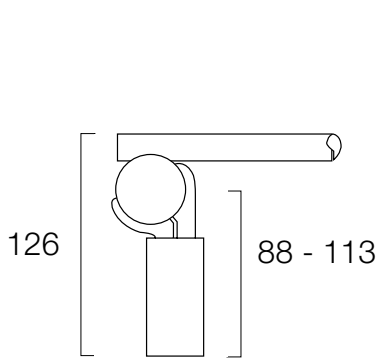

BD 25

Supplied with 4 brackets, 2 for the top and 2 for the bottom.
 35mm collectors.
 25mm cross tubes.

Automatic bleed valve included with these radiators.

Pipe centres left to right = width - 40mm

Pipe centres from wall: single = 88mm - 113mm, double = 54mm

Depth from wall: single = 126mm, double = 94mm

Important Note

The Radiator Company recommend that existing or new pipework is not adjusted until the radiator or towel rail is installed in its final position.