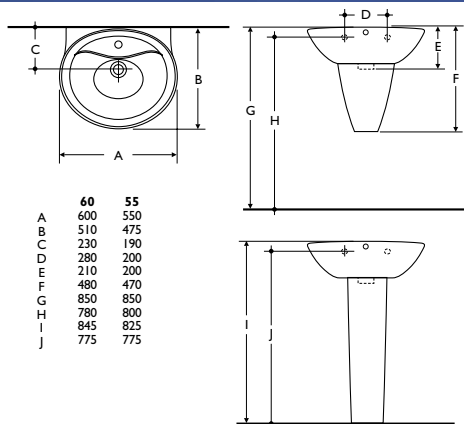

Armitage Shanks

6 : 1 : 27B

CI/SIB (74) May 2002
Uniclass L721

Ideal Standard