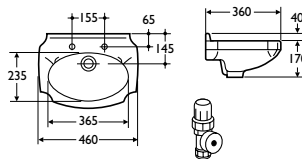

Special notes

Washbasin is screwed to wall with 2 screws through the back of the washbasin