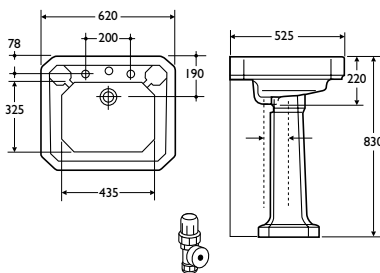

washbasins

cliveden

Luxury Edwardian style washbasin in vitreous china for pedestal fixing only. Available with 2 or 3 tapholes.

The Cliveden pedestal washbasin, WC and bidet are designed as a matching suite.

- Edwardian styling
- Part of a complete suite
- 62cm x 53cm

Illustrated

S2031 (121223S)
Cliveden washbasin with 2 tapholes and chainstay pedestal
S2915 (132308S)
pedestal
S7005 Cliveden 1/2in pillar taps
S8805 (90557N1) 1 1/4in waste with chain and metal plug
S9000 (9060400)
Isovalve servicing valves

Material

Vitreous china

Weight

Washbasin 13.0kg
Pedestal 9.0kg

Colours

Available in White only

Standards

Vitreous china to BS 3402

Options

S2030 (121224A)
62cm washbasin with 3 tapholes
S2032 (121224E)
62cm washbasin with single central taphole

Special notes

Pedestal washbasin is screwed to wall with 2 screws through back of the washbasin.

pedestal & wall

washbasins

Armitage
Shanks

6 : 1 : 1 1

CI/SIB May 2002
(74) | | |
Uniclass L721

Ideal
Standard