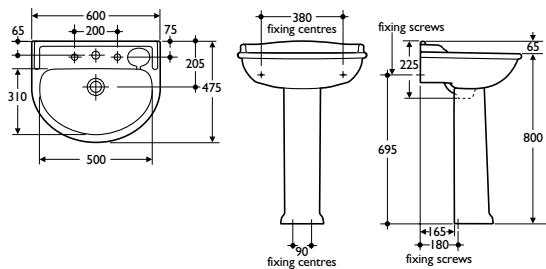

Special notes

Washbasin full pedestal mounted using No12 fixing screws (not supplied)

Armitage
Shanks

6 : 1 : 30

C/SFB (74) May 2002
Uniclass L721

Ideal
Standard