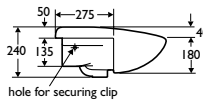

semi-countertop

washbasins

Armitage
Shanks

6 : 2 : 1

CI/SIB (74) May 2002
Uniclass L721

Ideal
Standard