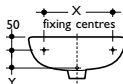

45	35
A	450	350
A'	425	330
B	300	250
D	180	150
L	55	40
P	125	110
R	215	175
S	380	290
T	320	240
W	350	150
X	370	270
Y	110	80