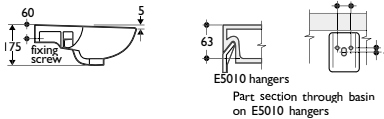

washbasins

studio 45 corner

General purpose corner washbasin for wall mounting.

- Compact corner washbasin
- Domestic and commercial use
- Single or 2 tapholes

Illustrated

E1150 Studio 45cm corner washbasin, single central taphole

E0675 Waterways ceramic disc washbasin mixer with pop-up waste

E5950 Studio porcelain handles

E5010 concealed wall hangers (pair)

Material

Vitreous china

Weight

45cm washbasin 7.3kg

Colours

Available in White, Old English White, Whisper Cream or Whisper Peach. Representations of colours available appear in Section 3, Colours

Designer

Robin Levien, London

Options

E1160 Studio 45cm corner washbasin, 2 tapholes, chainstay hole

E1070 Studio 45cm corner pedestal washbasin, single taphole

E0200 pedestal
E1140 Studio 45cm corner pedestal washbasin, 2 tapholes, chainstay hole

Special notes

Washbasin wall mounted using **E5010** concealed wall hanger and screwed to wall using No12 fixing screws (not supplied)

Standards

Vitreous china to BS 3402

handrinse

washbasins

Armitage
Shanks

6 : 5 : 25

CI/SIB (74) May 2002
Uniclass L721

Ideal
Standard