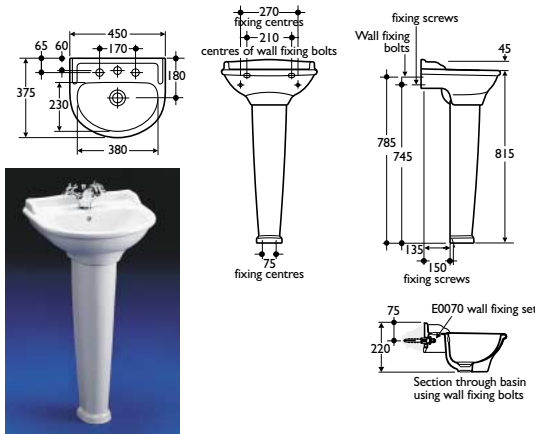

Armitage Shanks

6 : 5 : 19

C/I/S/B (74) May 2002
Uniclass L721

Ideal Standard

washbasins handrinse