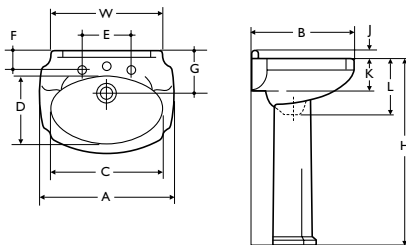

A	B	C	D	E	F	G	H	J	K	L	W
560	430	470	285	200	80	180	805	40	140	200	460
625	500	530	340	200	85	180	805	40	140	200	540

pedestal & wall washbasins

Armitage Shanks

6 : 1 : 13

CI/STB (74) May 2002
Uniclass L721

Ideal Standard