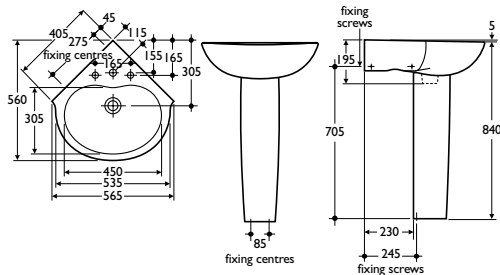

Special notes

Washbasin full pedestal mounted using No12 fixing screws (not supplied)

pedestal & wall

washbasins

Armitage
Shanks

6 : 1 : 39

CI/SIB (74) May 2002
Uniclass L721

Ideal
Standard