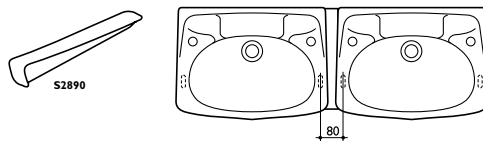

pedestal & wall

washbasins

Illustrated

S913567 (7196CW4PD)
end legs and screw to wall bearers in cast iron, leg 735mm high, bearer 330mm overall with 305mm stud

S913667 (7196CW6PD)
intermediate leg and bearer in cast iron, leg 735mm high, bearer 330mm overall with 305mm stud