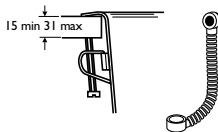

Armitage Shanks

6 : 3 : 2

CI/SIB (74) May 2002
Uniclass L721

Ideal Standard