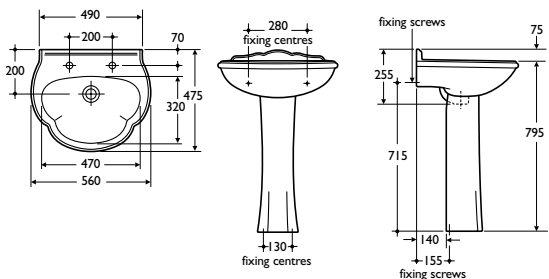

pedestal & wall

washbasins

Armitage Shanks

6 : 1 : 7

CI/SIB (74) May 2002
Uniclass L721

Ideal Standard