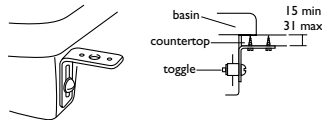

Special notes

Fixing clips inclusive (set of 2)

semi-countertop

washbasins

Armitage Shanks

6 : 2 : 15

CI/SIB (74) May 2002
Uniclass L721

Ideal Standard