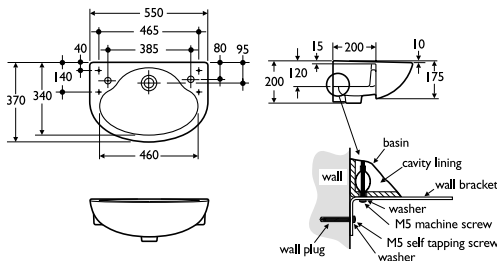

Armitage
Shanks

6 : 2 : 12

CI/SIB (74) May 2002
Uniclass L721

Ideal
Standard