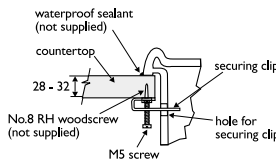

semi-countertop

washbasins