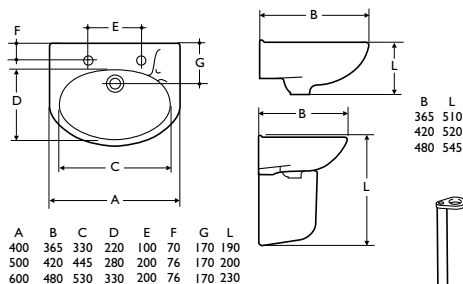

pedestal & wall washbasins