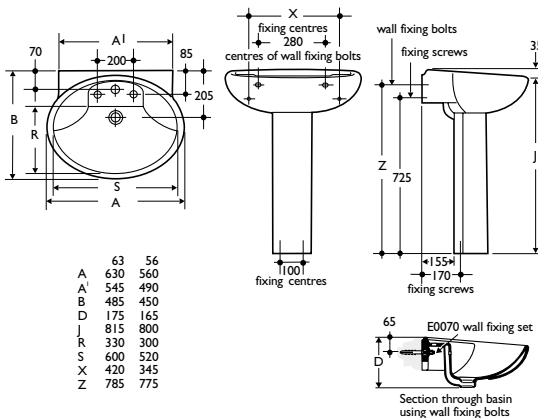

Armitage Shanks

6 : 1 : 48

CI/SIB (74) May 2002
Uniclass L721

Ideal Standard