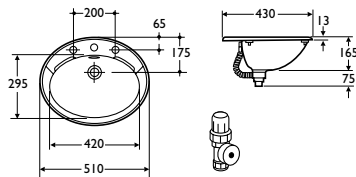

countertop

washbasins

Armitage
Shanks

6 : 3 : 6

CI/SIB (74) May 2002
Uniclass L721

Ideal
Standard