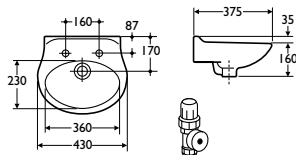

Armitage
Shanks

6 : 5 : 20

CI/SIB (74) May 2002
Uniclass L721

Ideal
Standard