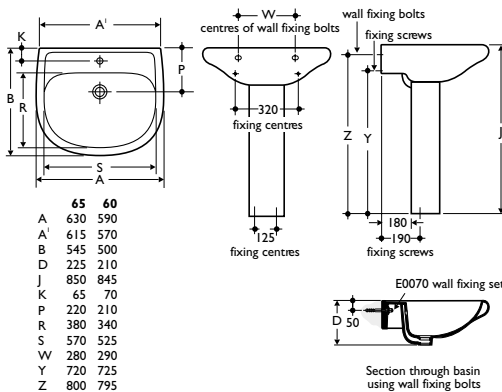

Armitage
Shanks

6 : 1 : 28

CI/SIB (74) May 2002
Uniclass L721

Ideal
Standard