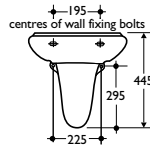

Section through basin using wall fixing bolts

Armitage Shanks

6 : 5 : 4

CI/SIB (74) May 2002
Uniclass L721

Ideal Standard