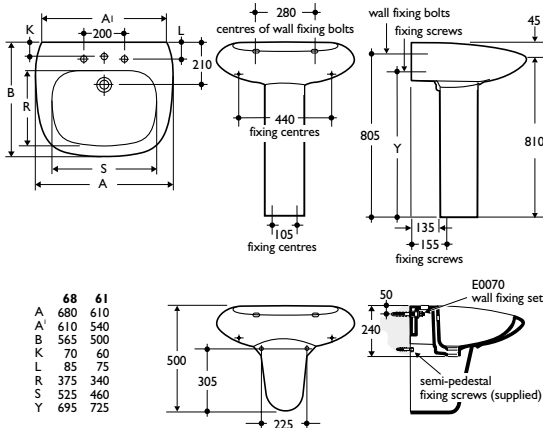

Armitage
Shanks

6 : 1 : 2

CI/SIB (74) May 2002
Uniclass L721

Ideal
Standard