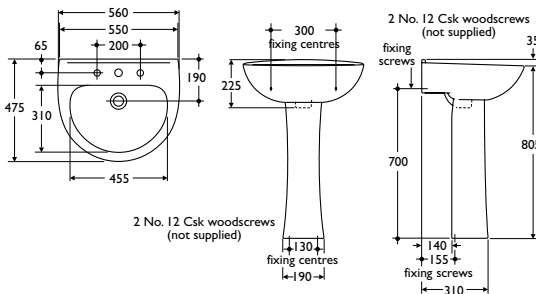

Special notes

Washbasin full pedestal mounted using No12 fixing screws (not supplied)

Armitage
Shanks

6 : 1 : 6

CI/SIB (74) May 2002
Uniclass L721

Ideal
Standard