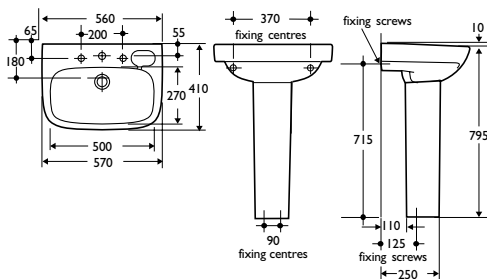

Armitage
Shanks

6 : 1 : 44

C/SFB (74) May 2002
Uniclass L721

Ideal
Standard