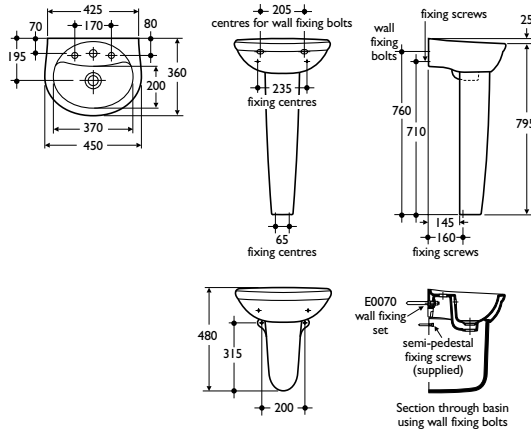

Special notes

Washbasin wall mounted using E0070 wall fixing set, with semi-pedestal screwed to wall

handrinse

washbasins

Armitage Shanks

6 : 5 : 1

CI/SIB (74) May 2002
Uniclass L721

Ideal Standard