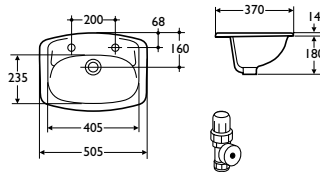

countertop

washbasins