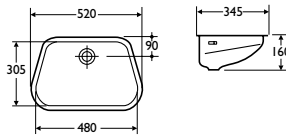

Armitage Shanks

6 : 3 : 2

CI/SIB (74) May 2002
Uniclass L721

Ideal Standard