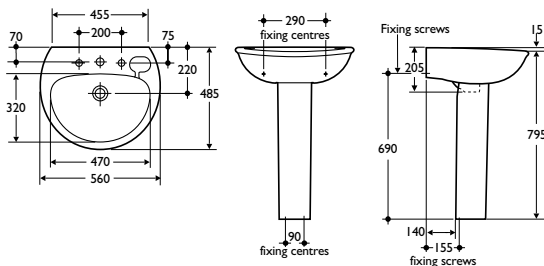

Special notes

Washbasin full pedestal mounted using No12 fixing screws (not supplied)

Armitage
Shanks

6 : 1 : 10

CI/SIB (74) May 2002
Uniclass L721

Ideal
Standard