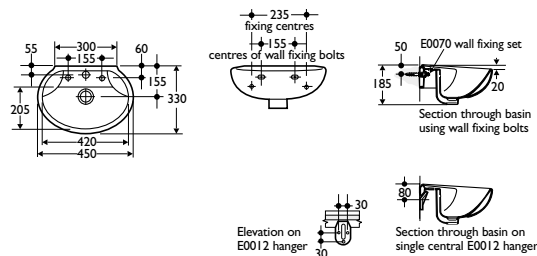

handrinse

washbasins