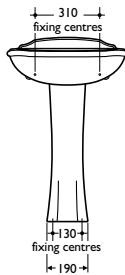

pedestal & wall

washbasins

Armitage
Shanks

6 : 1 : 16

CI/SIB (74) May 2002
Uniclass L721

Ideal
Standard