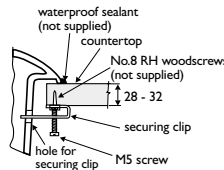

semi-countertop

washbasins

Armitage
Shanks

6 : 2 : 1

CI/SIB (74) May 2002
Uniclass L721

Ideal
Standard