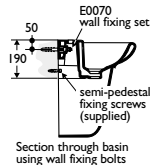

Section through basin using wall fixing bolts

Armitage Shanks

6 : 5 : 4

CI/SIB (74) May 2002
Uniclass L721

Ideal Standard