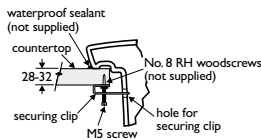

Armitage
Shanks

6 : 2 : 5

CI/SIB (74) May 2002
Uniclass L721

Ideal
Standard