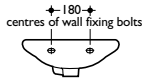

washbasins handrinse