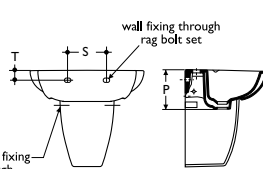

pedestal fixing through Fischer brackets

alternative fixing method

Note 60cm basin only available with wall bolt set when used with semi-pedestal