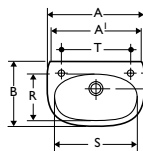

45	35
A	450	350
A'	425	330
B	300	250
D	180	150
L	55	40
P	125	110
R	215	175
S	380	290
T	320	240
W	350	150
X	370	270
Y	110	80