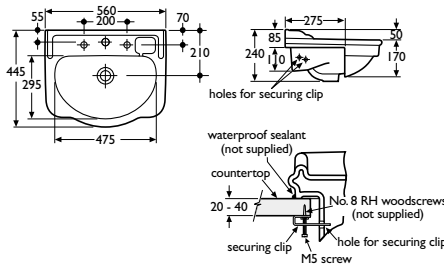

Armitage
Shanks

6 : 2 : 10

CI/SIB (74) May 2002
Uniclass L721

Ideal
Standard