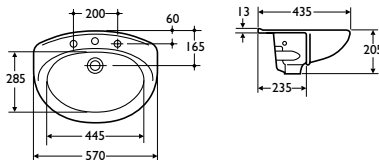

Special notes

Fixing clips inclusive (set of 2)

semi-countertop

washbasins

Armitage Shanks

6 : 2 : 15

CI/SIB (74) May 2002
Uniclass L721

Ideal Standard