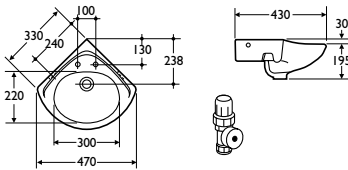

Options

S8910 (70237Q4) 1 1/4in plastic bottle trap with 75mm seal