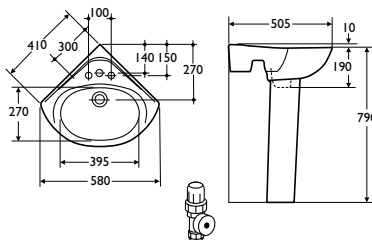

pedestal & wall

washbasins

Armitage Shanks

6 : 1 : 47

CI/SIB (74) May 2002
Uniclass L721

Ideal Standard