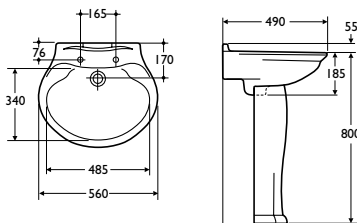

pedestal & wall

washbasins