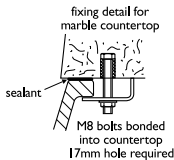

Special notes

This washbasin is not suitable for separate pillar taps

Armitage Shanks

6 : 4 : 2

CI/SIB (74) May 2002
Uniclass L721

Ideal Standard