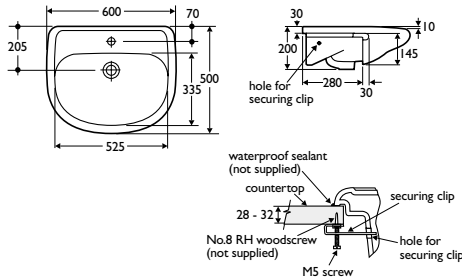

semi-countertop

washbasins