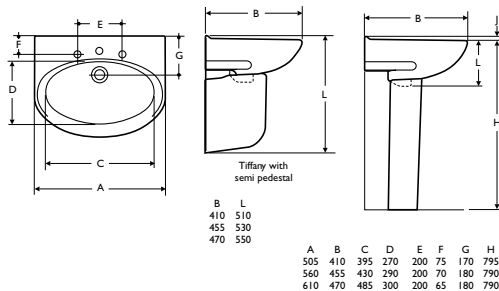

Special notes

Pedestal washbasin is screwed to wall with 2 screws through the back of the washbasin.

Armitage Shanks

6 : 1 : 46

CI/SIB (74) May 2002
Uniclass L721

Ideal Standard