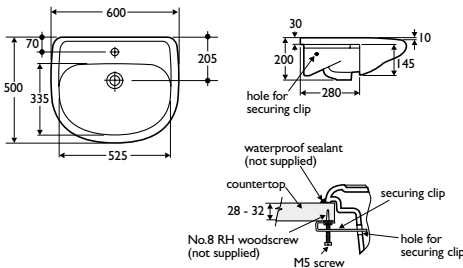

Armitage Shanks

6 : 2 : 8

CI/SIB (74) May 2002
Uniclass L721

Ideal Standard