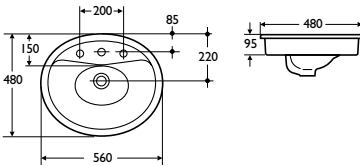

Armitage
Shanks

6 : 3 : 10A

CI/SIB (74) May 2002
Uniclass L721

Ideal
Standard