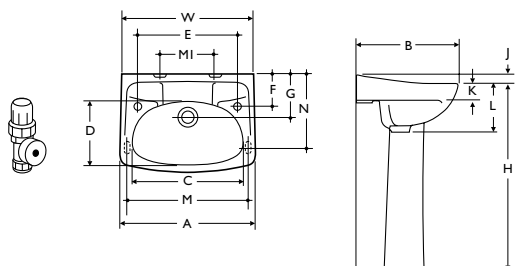

A	B	C	D	E	F	G	H	J	K	L	M	MI	N	W
510	410	410	270	360	125	170	795	45	70	195	460	165	305	470
560	410	460	270	405	140	180	800	45	70	200	500	220	305	525
635	465	535	315	485	145	180	800	45	75	200	580	255	305	590

Armitage Shanks

6 : 1 : 32

CI/SIB (74) May 2002
Umiclass L721

Ideal Standard