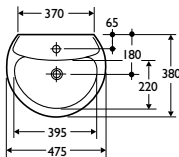

Section through basin using wall fixing bolts

Armitage Shanks

6 : 5 : 4

CI/SIB (74) May 2002
Uniclass L721

Ideal Standard