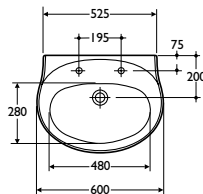

pedestal & wall

washbasins