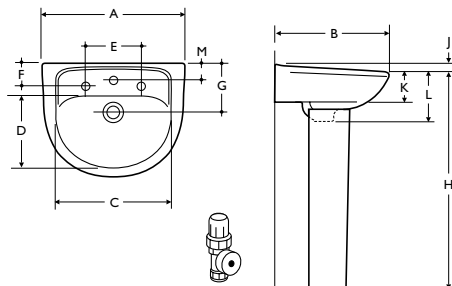

A	B	C	D	E	F	G	H	J	K	L	M
510	410	420	260	200	80	175	795	25	110	175	55
580	475	480	310	200	78	180	795	45	110	190	65
670	530	550	360	200	90	200	805	30	140	210	70

pedestal & wall

washbasins

6 : 1 : 23

Uniclass L721

Idag Standard