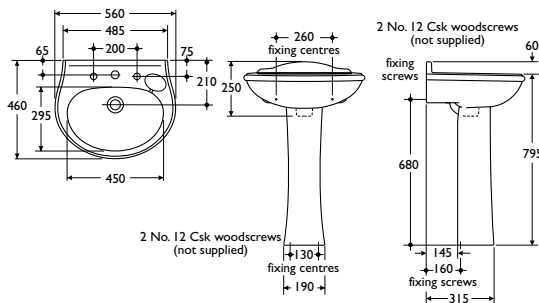

Armitage Shanks

6 : 1 : 36B

CI/SIB (74) May 2002
Uniclass L721

Ideal Standard