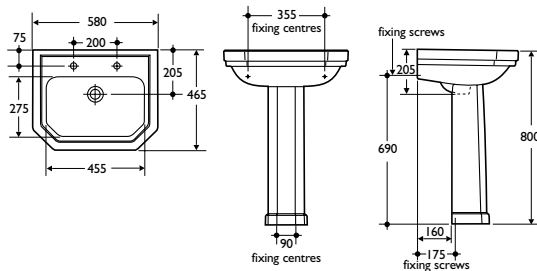

Armitage
Shanks

6 : 1 : 24

CI/SIB (74) May 2002
Uniclass L721

Ideal
Standard