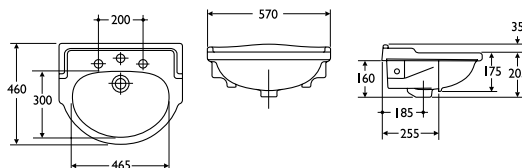

semi-countertop

washbasins