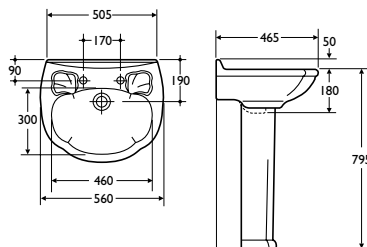

pedestal & wall

washbasins