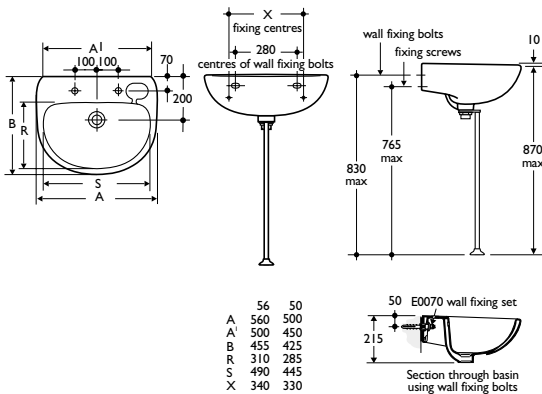

Special notes

Washbasin wall mounted using E0070 wall fixing set or full pedestal mounted using No12 fixing screws (not supplied)

*to special order

Designer

Robin Levien, London

Options

*E2721 single right hand taphole
*E2722 without tapholes
*E2723 Studio 56cm washbasin without overflow and chainstay hole, single left hand taphole