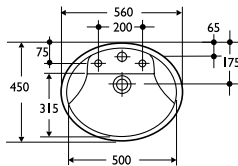

semi-countertop

washbasins