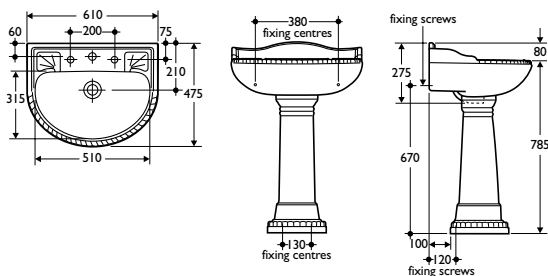

Washbasin full pedestal mounted using No12 fixing screws (not supplied)

pedestal & wall

washbasins

washbasins

royalex 64 • 56 • 51

Available in 3 sizes, 64cm x 47cm, 56cm x 41cm, 51cm x 41cm, this vitreous china washbasin is for wall or pedestal fixing.