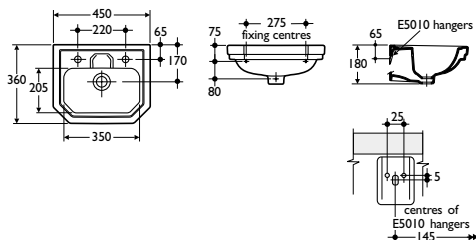

handrinse

washbasins

Armitage Shanks

6 : 5 : 15

CI/SIB (74) May 2002
Uniclass L721

Ideal Standard