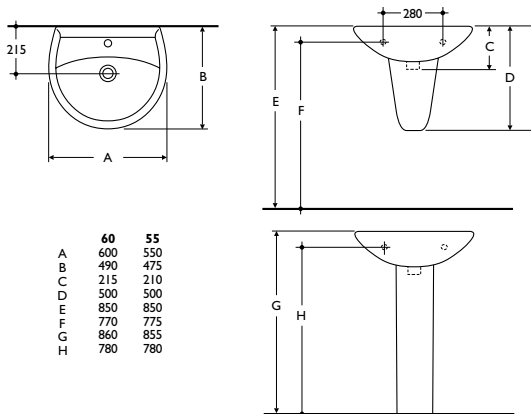

pedestal & wall washbasins