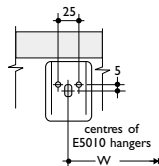

Armitage Shanks

6 : 5 : 24

CI/SIB (74) May 2002
Uniclass L721

Ideal Standard