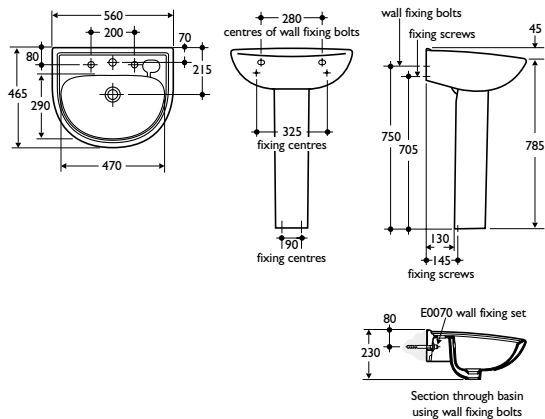

Armitage
Shanks

6 : 1 : 38

CI/SIB (74) May 2002
Uniclass L721

Ideal
Standard