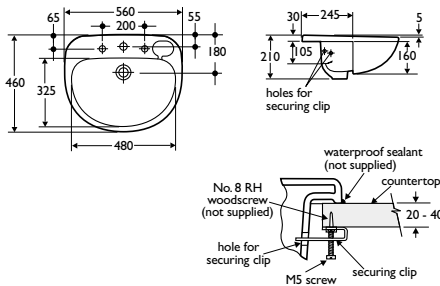

Designer

Robin Levlin London

Options

E1780 2 tapholes, chainstay hole

Special notes

For fixing to square edged countertop with securing clips provided. Joint sealed with waterproof sealant (not supplied)

semi-countertop