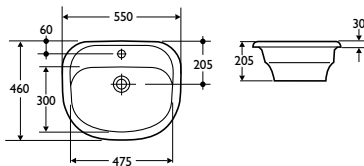

countertop

washbasins