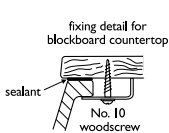

Special notes

This washbasin is not suitable for separate pillar taps

Armitage Shanks

6 : 4 : 2

CI/SIB (74) May 2002
Uniclass L721

Ideal Standard