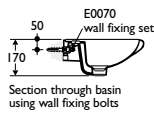

washbasins handrinse