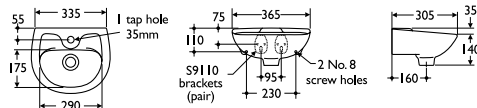

Armitage Shanks

6 : 5 : 28

CI/SIB (74) May 2002
Unitclass L721

Ideal Standard