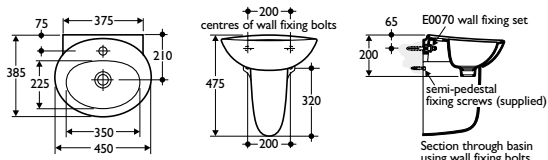

Special notes

Washbasin wall mounted using **E0070** wall fixing set with semi-pedestal screwed to wall

washbasins handrinse

Armitage Shanks

6 : 5 : 11

CI/SIB (74) May 2002
Uniclass L721

Ideal Standard