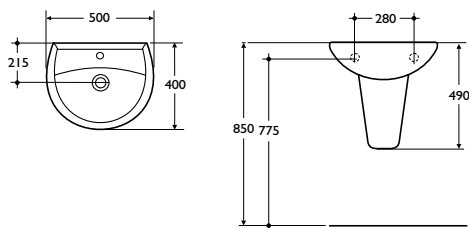

Armitage
Shanks

6 : 1 : 5A

CI/SIB (74) May 2002
Uniclass L721

Idéal
Standard