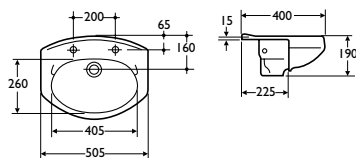

Armitage Shanks

6 : 2 : 7

CI/SIB (74) May 2002
Uniclass L721

Ideal Standard