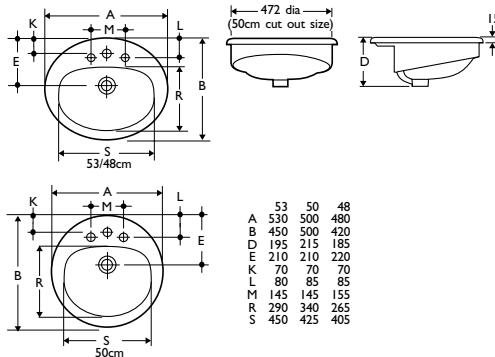

Armitage
Shanks

6 : 3 : 14

CI/SIB (74) May 2002
Uniclass L721

Ideal
Standard