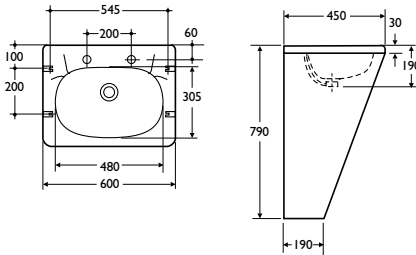

pedestal & wall

washbasins