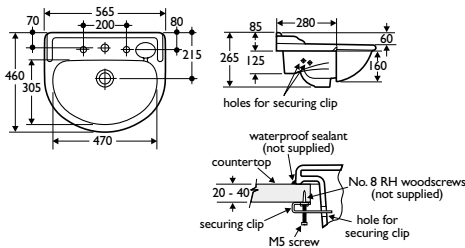

Designer

David Tilbury, London

Options

E2130 Revue 56cm washbasin, 2 tapholes, chainstay hole

Special notes

For fixing to countertop with securing clips provided. Joint sealed with waterproof sealant (not supplied)