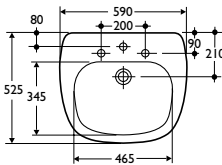

semi-countertop

washbasins

Armitage
Shanks

6 : 2 : 1

CI/SIB (74) May 2002
Uniclass L721

Ideal
Standard