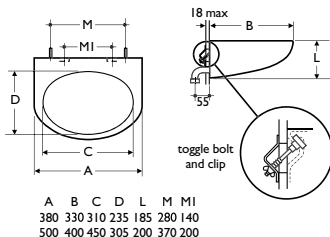

Armitage
Shanks

6 : 1 : 12

CI/SIB (74) May 2002
Uniclass L721

Ideal
Standard