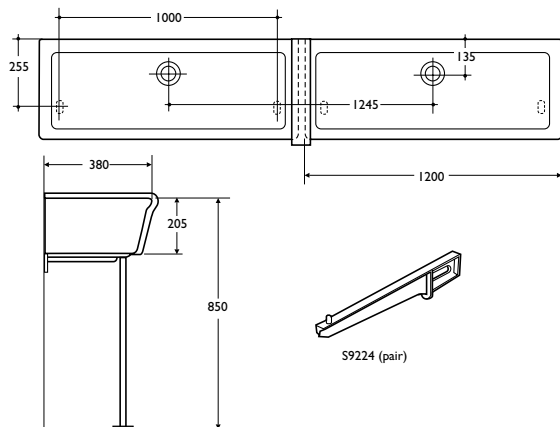

S9224 (pair)

Armitage
Shanks

6 : 1 : 42

CI/SIB (74) May 2002
Uniclass L721

Ideal
Standard