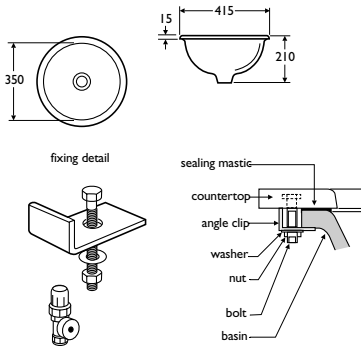

under-counter top

washbasins

Armitage
Shanks

6 : 4 : 1

CI/SIB (74) May 2002
Uniclass L721

Ideal
Standard