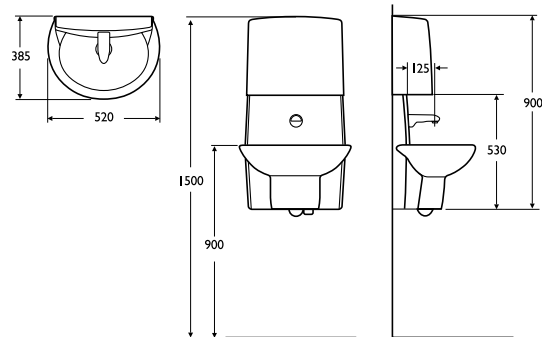

Illustrated

P9001 Vestale wall mounted handrinse washbasin, electronically operated thermostatic spray mixer, strainer waste, concealed outlet bottle trap 75mm seal and wall hanger

P3015 electronically operated wall mounted soap and paper towel dispenser

Material
Fireclay

Weight
Washbasin 35.0kg
Dispenser 5.0kg

Colours
Available in White only

Options
P9002 Vestale washbasin as illustrated but with exposed outlet connection to bottle trap

Special notes
Supplied complete with wall templates showing inlet and outlet.
Suitable for use with Kimberly-Clark paper towels and soap