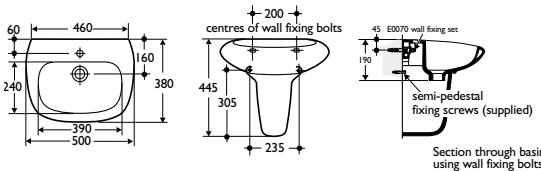

pedestal & wall

washbasins