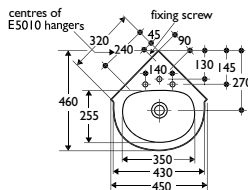

Part section through basin on E5010 hangers

handrinse

washbasins

Armitage
Shanks

6 : 5 : 25

CI/SIB (74) May 2002
Uniclass L721

Ideal
Standard