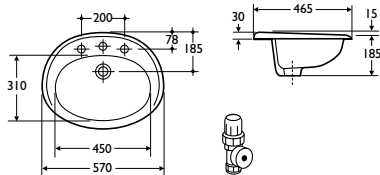

countertop

washbasins

Armitage Shanks

6 : 3 : 3

CI/SIB (74) May 2002
Uniclass L721

Isogl Standard