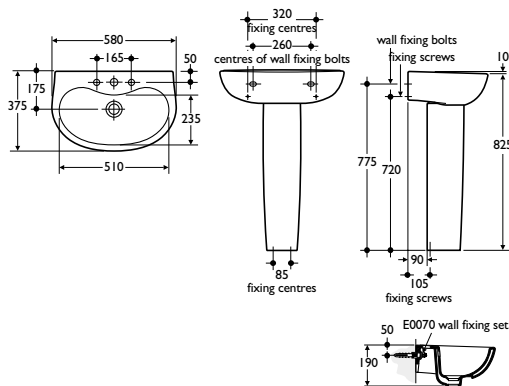

Designer

Robin Levien, London

Options

E6150 2 tapholes, chainstay hole
E0070 Washbasin wall fixing set

Special notes

Washbasin wall mounted using E0070 wall fixing set or full pedestal mounted using no 12 fixing screws (not supplied)