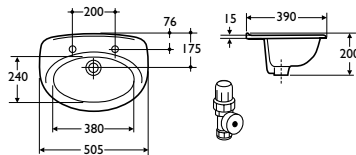

Material

Vitreous china

Weight

Washbasin 10.0kg

Colours

Available in White,
Chablis or Honey Moon.
Representations of
colours available appear
in Section 3, Colours

washbasins countertop

washbasins