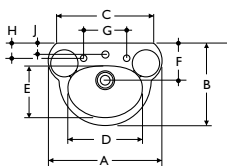

A	530	600
B	380	435
C	450	510
D	345	390
F	170	200
G	200	200
H	70	75
J	50	60
K	460	510
L	180	180
M	135	155
N	65	65
P	185	200
R	315	350
S	180	280
T	45	60

No.10 x 30 long Csk self tapping screw