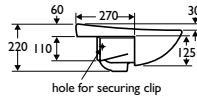

Armitage
Shanks

6 : 2 : 5

CI/SIB (74) May 2002
Uniclass L721

Ideal
Standard