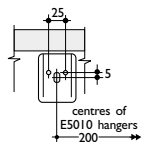

Armitage Shanks

6 : 5 : 18

CI/SIB (74) May 2002
Uniclass L721

Ideal Standard