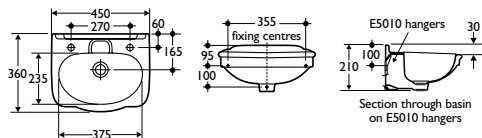

Armitage Shanks

6 : 5 : 18

CI/SIB (74) May 2002
Uniclass L721

Ideal Standard