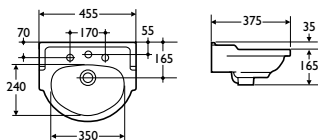

Armitage Shanks

6 : 5 : 12

CI/SIB (74) May 2002
Uniclass L721

Ideal Standard