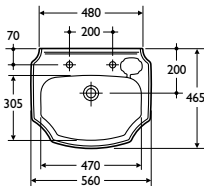

pedestal & wall

washbasins

Armitage
Shanks

6 : 1 : 16

CI/SIB (74) May 2002
Uniclass L721

Ideal
Standard