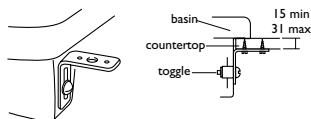

Armitage Shanks

6 : 2 : 7

CI/SIB (74) May 2002
Uniclass L721

Ideal Standard