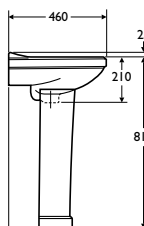

pedestal & wall

washbasins