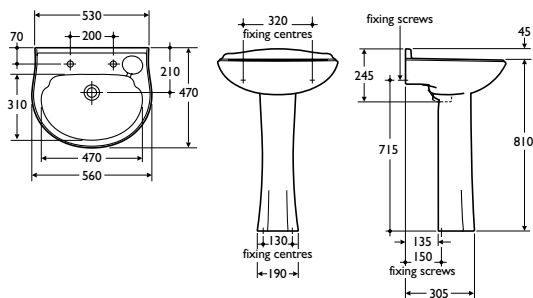

Armitage
Shanks

6 : 1 : 27

CI/SIB (74) May 2002
Uniclass L721

Ideal
Standard