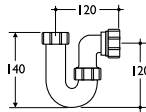

fittings

traps and combi-traps

Traps and combined wastes and traps for washbasins.

Combi-traps are for use with washbasins without overflows and vitreous china washbasins with integral overflows.

They are unsuitable for pedestal washbasins, or with brassware having pop-up wastes.

- Combined waste and trap
- With or without overflow
- Traps for cloakroom washbasins

- For cloakroom washbasins
- P trap

Illustrated

S8950 (70227Q4C)
1 1/4in P trap with 75mm seal for use with cloakroom washbasin, multi-purpose outlet suitable for plastic and BS copper pipe

Special notes

It is recommended this trap is used when fitting a cloakroom pedestal to ensure adequate access