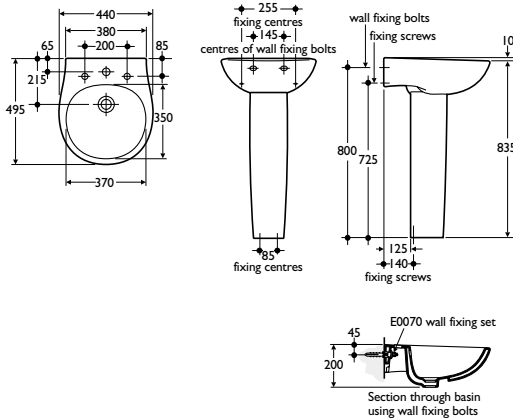

Armitage
Shanks

6 : 5 : 22

CI/SIB (74) May 2002
Uniclass L721

Ideal
Standard