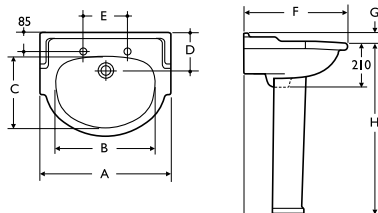

615mm	520mm
A	615	520
B	470	405
C	345	260
D	180	175
E	200	180
F	490	410
G	40	35
H	815	810

washbasins pedestal & wall

Armitage Shanks

6 : 1 : 2 I

CI/SIB (74) May 2002 Uniclass L721

Idag Standard