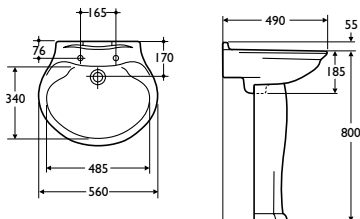

Armitage
Shanks

6 : 1 : 17

CI/SIB (74) May 2002
Uniclass L721

Ideal
Standard