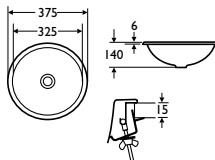

Armitage Shanks

6 : 3 : 17

CI/SIB (74) May 2002
Uniclass L721

Ideal Standard