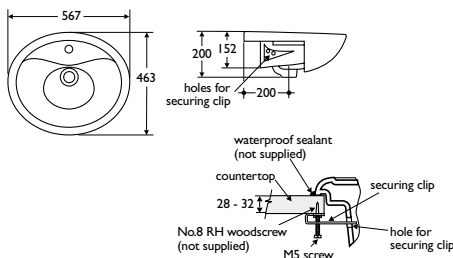

semi-countertop

washbasins

Armitage
Shanks

6 : 2 : 7A

CI/SIB (74) May 2002
Uniclass L721

Ideal
Standard