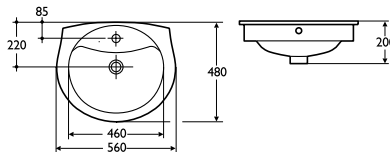

washbasins countertop