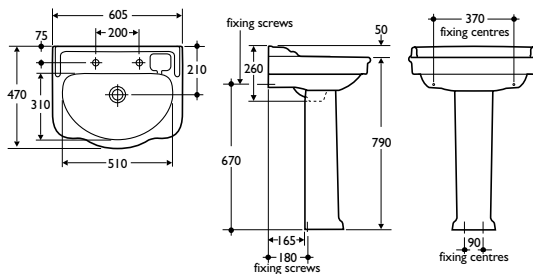

pedestal & wall

washbasins

Armitage
Shanks

6 : 1 : 29

CI/SIB (74) May 2002
Uniclass L721

Ideal
Standard