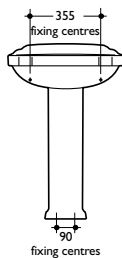

Armitage
Shanks

6 : 1 : 22

CI/SIB (74) May 2002
Uniclass L721

Ideal
Standard