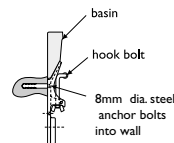

A	530	600
B	380	435
C	450	510
D	345	390
F	170	200
G	200	200
H	70	75
J	50	60
K	460	510
L	180	180
M	135	155
N	65	65
P	185	200
R	315	350
S	180	280
T	45	60

No.10 x 30 long Csk self tapping screw

pedestal fixing through Fischer brackets

alternative fixing method

Note 60cm basin only available with wall bolt set when used with semi-pedestal