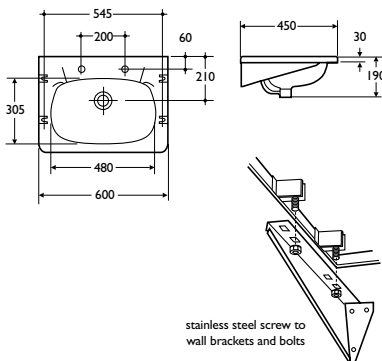

Armitage
Shanks

6 : 1 : 14

CI/SIB (74) May 2002
Uniclass L721

Ideal
Standard