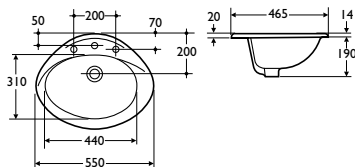

Armitage Shanks

6 : 3 : 9

CI/SIB (74) May 2002
Uniclass L721

Ideal Standard