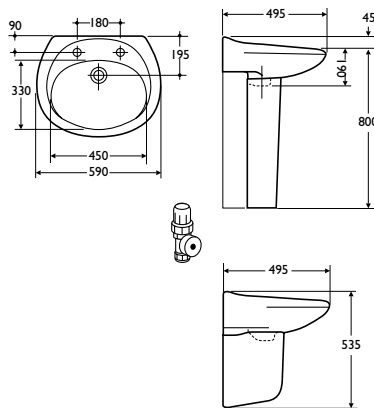

washbasins

cameo 59

Cameo washbasins in vitreous china form part of the extensive Cameo suite. This modern stylish compact washbasin is available with 2 tapholes or single taphole for monoblock fitting.

Available for pedestal fixing only.

- Domestic and commercial use
- Modern, stylish design
- 59cm x 50cm
- Part of extensive suite
- Single or 2 tapholes

Illustrated

S2041 (122224E) Cameo 59cm washbasin with single taphole
S2920 (132408S) Cameo pedestal
S7300 (6104XXX) Millenia 1/2in monoblock mixer with non-return valves and 1 1/4in pop-up waste, body only
S8000 (63664XX) Millenia metal handles
S9000 (9060400) Isovalve servicing valves

Material

Vitreous china

Weight

Washbasin 14.0kg
Pedestal 9.0kg
Semi-pedestal 6.0kg

Colours

Available in White, Chablis or Honey Moon. Representations of colours available appear in Section 3, Colours

Standards

Vitreous china to BS 3402

Options

S2040 (122223S) 59cm with 2 tapholes and chainstay hole
S2940 (13340NP) Universal semi-pedestal
S9110 (7192000) concealed hangers
S9145 (7295000) adjustable centre bracket (not suitable for basins with pop-up waste)
Alternative handles shown in Section 9:2:37

Special notes

Pedestal washbasin is screwed to wall with 2 screws through the back of the washbasin. Universal semi pedestal requires S9110 concealed hangers

pedestal & wall washbasins