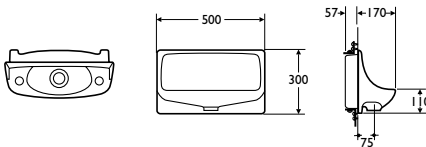

Armitage Shanks

6 : 5 : 10

CI/SIB May 2002
(74) Uniclass L721

Ideal Standard