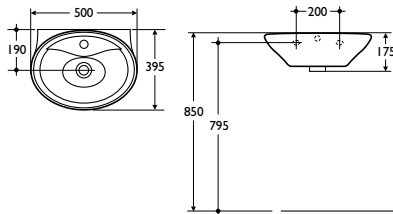

Armitage
Shanks

6 : 1 : 27A

CI/SIB (74) May 2002
Uniclass L721

Ideal
Standard