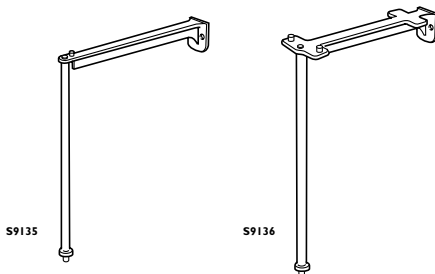

washbasins

royalex supports

Alternative methods of fixing.

Available with a selection of brackets for wall fixing and with overlaps when used in range form. When fitted on any of the brackets listed below, the washbasin should be screwed to the wall with 2 screws through the back of the washbasin.

pedestal & wall

washbasins

Illustrated

S913567 (7196CW4PD)
end legs and screw to wall bearers in cast iron, leg 735mm high, bearer 330mm overall with 305mm stud

S913667 (7196CW6PD)
intermediate leg and bearer in cast iron, leg 735mm high, bearer 330mm overall with 305mm stud