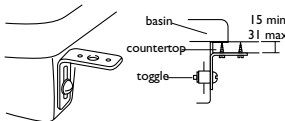

Armitage Shanks

6 : 2 : 3

CI/SFB (74) Uniclass L721
May 2002

Ideal Standard