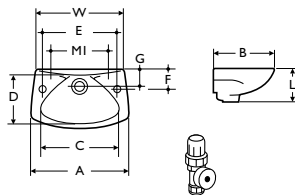

A	B	C	D	E	F	G	L	M	W
365	255	285	205	255	75	80	150	185	345
455	285	360	235	340	90	80	160	260	420

CI/SIB

(74)

May 2002

Uniclass L721

Ideal Standard

Armitage Shanks

6 : 5 : 8