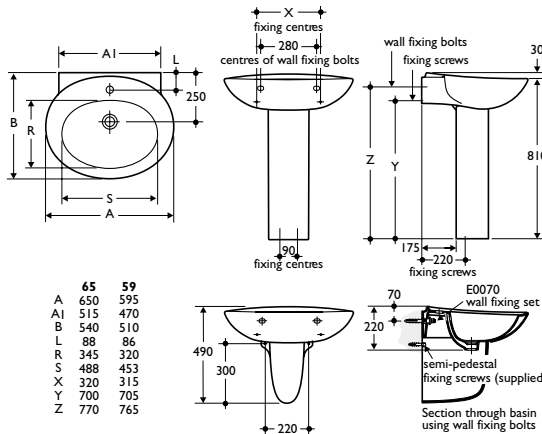

Armitage Shanks

6 : 1 : 20

CI/SIB (74) May 2002
Uniclass L721

Ideal Standard