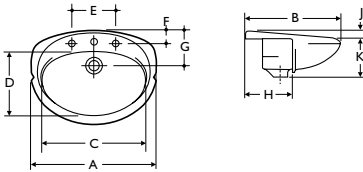

A	B	C	D	E	F	G	H	J	K
520	410	410	265	200	60	165	225	26	186
580	440	475	295	200	60	225	225	26	186