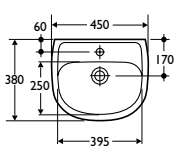

washbasins handrinse

Armitage Shanks

6 : 5 : 17

CI/SIB (74) May 2002
Uniclass L721

Ideal Standard