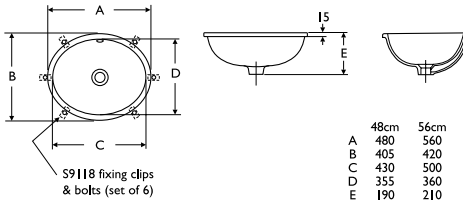

Special notes

This washbasin is not suitable for separate pillar taps

Armitage Shanks

6 : 4 : 2

CI/SIB (74) May 2002
Uniclass L721

Ideal Standard