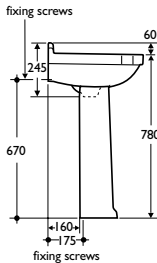

Armitage
Shanks

6 : 1 : 22

CI/SIB (74) May 2002
Uniclass L721

Ideal
Standard