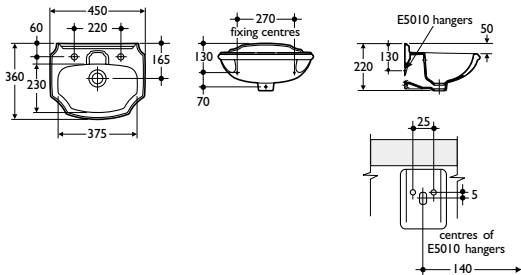

handrinse

washbasins

Armitage
Shanks

6 : 5 : 9

CI/SIB (74) May 2002
Uniclass L721

Ideal
Standard