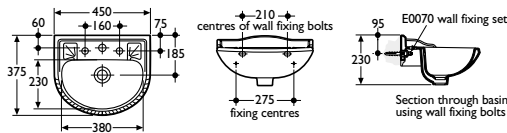

handrinse

washbasins