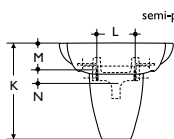

washbasins

Disney 60 • 53

Distinctively designed modern wall basin for use in schools and for children. Can be installed with pedestal, semi-pedestal or for wall fixing with rawl bolts or bracket.

- Distinctive design
- Specifically designed for child use
- 3 fixing options
- Part of extensive matching range
- 2 or 3 taphole options

pedestal & wall

washbasins

Illustrated

- S2005 Disney 53cm wall washbasin with 3 tapholes
- S2903 Full pedestal
- S7321 Disney QT 3 taphole basin mixer with fitted handles and 1 1/4in pop up waste

Material

Vitreous china

Weight

- 60cm washbasin 12.0kg
- 53cm washbasin 9.0kg
- Full pedestal 10.5kg
- Semi-pedestal 8.0kg

Colours

Available in White only

Standards

Vitreous China to BS3402

Options

- S2003 Disney 53cm washbasin with 2 tapholes and overflow chainstay hole

- S2004 Disney 53cm washbasin with 2 tapholes, no chainstay hole, with overflow
- S2006 Disney 60cm washbasin with 2 tapholes, chainstay hole and overflow
- S2007 Disney 60cm washbasin with 3 tapholes
- S2901 Semi-pedestal for 53cm basin
- S2902 Semi-pedestal for 60cm basin
- S914267 Wall fixing bracket with centre waste support and hook bolts (53cm basin only)
- E0070 Wall bolt fixing set (53cm and 60cm)

Special notes

Fixing height from floor to front lip when installed with pedestal
53cm basin - 770mm
60cm basin - 790mm
Fixing height from floor to front lip when installed with semi-pedestal
Ages 3-5: 600mm
Ages 5-7: 700mm
Ages 7-11: 750mm
Ages 11+: 800mm

A	530	600
B	380	435
C	450	510
D	345	390
F	170	200
G	200	200
H	70	75
J	50	60
K	460	510
L	180	180
M	135	155
N	65	65
P	185	200
R	315	350
S	180	280
T	45	60

No.10 x 30 long Csk self tapping screw

Note 60cm basin only available with wall bolt set when used with semi-pedestal

Armitage Shanks

6 : 1 : 15A

CI/SIB (74) May 2002
Uniclass L721

Ideal Standard