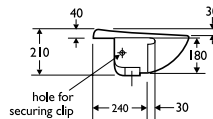

semi-countertop

washbasins