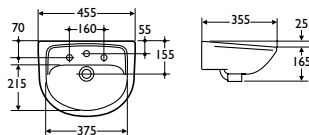

Armitage Shanks

6 : 5 : 14

CI/SIB (74) May 2002
Uniclass L721

Ideal Standard