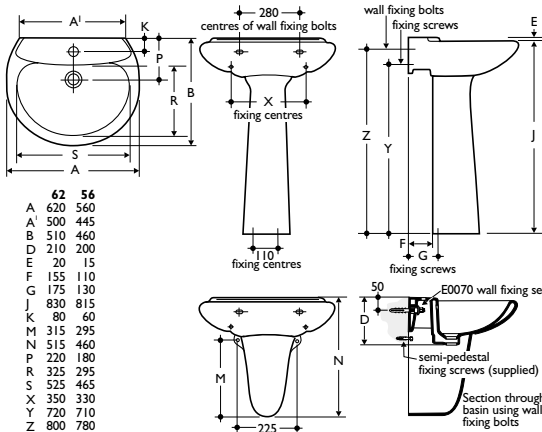

Armitage Shanks

6 : 1 : 8

CI/SIB (74) May 2002
Uniclass L721

Ideal Standard