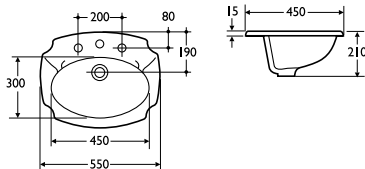

Armitage Shanks

6 : 3 : 5

CI/SIB (74) May 2002
Uniclass L721

Ideal Standard