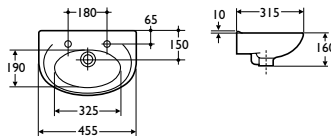

Armitage Shanks

6 : 5 : 26

CI/SIB (74) May 2002
Uniclass L721

Ideal Standard