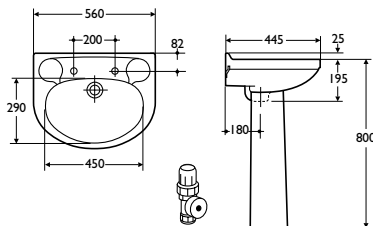

Armitage
Shanks

6 : 1 : 36

CI/SIB (74) May 2002
Uniclass L721

Ideal
Standard