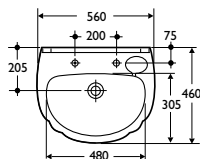

Armitage
Shanks

6 : 1 : 22

CI/SIB (74) May 2002
Uniclass L721

Ideal
Standard