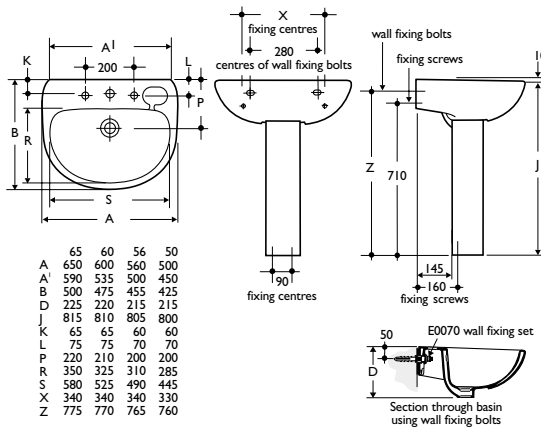

pedestal & wall

washbasins

Armitage Shanks

6 : 1 : 45

CI/SIB (74) May 2002
Uniclass L721

Ideal Standard