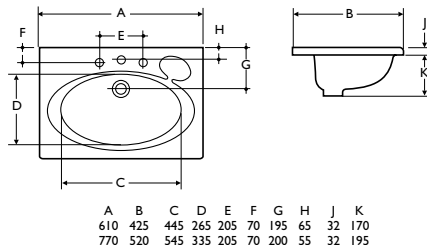

countertop

washbasins

CI/SIB (74) May 2002
Uniclass L721

Isagol Standard

Armitage Shanks

6 : 3 : 19