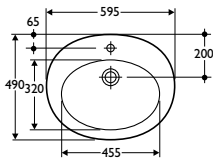

Armitage
Shanks

6 : 2 : 5

CI/SIB (74) May 2002
Uniclass L721

Ideal
Standard