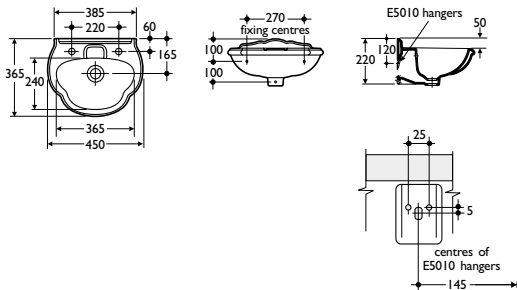

handrinse

washbasins

Armitage Shanks

6 : 5 : 3

CI/SIB May 2002
| (74) |
Uniclass L721

Ideal Standard