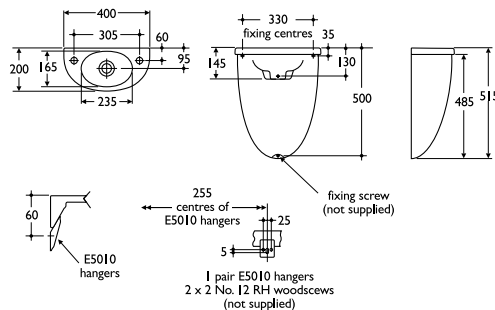

Armitage
Shanks

6 : 5 : 23

CI/SIB (74) May 2002
Uniclass L721

Ideal
Standard