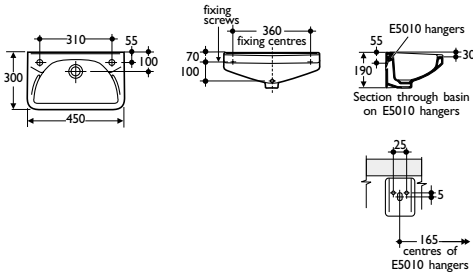

Armitage
Shanks

6 : 5 : 2

CI/SFB May 2002
(74) Uniclass L721

Ideal
Standard