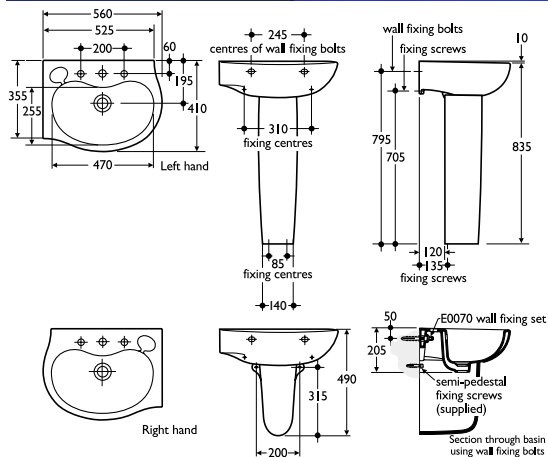

Armitage Shanks

6 : 1 : 40

CI/SIB (74) May 2002
Uniclass L721

Ideal Standard