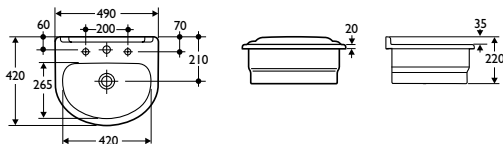

Armitage Shanks

6 : 3 : 16

CI/SIB (74) May 2002
Uniclass L721

Ideal Standard