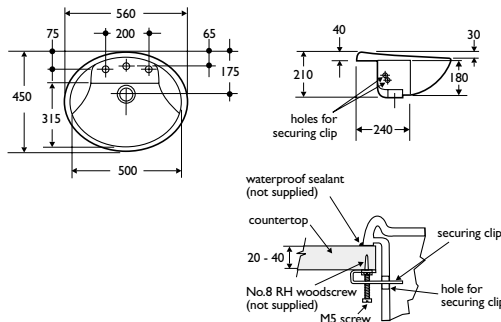

Armitage
Shanks

6 : 2 : 16

CI/SIB (74) May 2002
Uniclass L721

Ideal
Standard