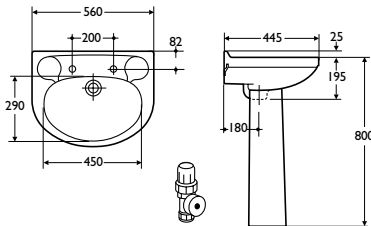

pedestal & wall

washbasins