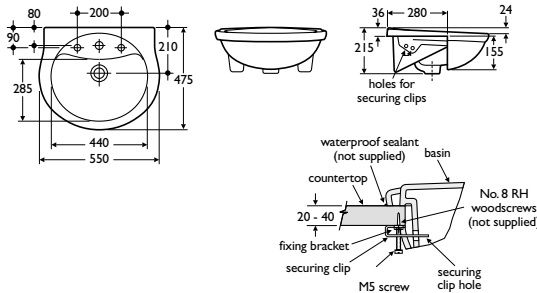

Armitage
Shanks

6 : 2 : 2

CI/SIB (74) May 2002
Uniclass L721

Ideal
Standard