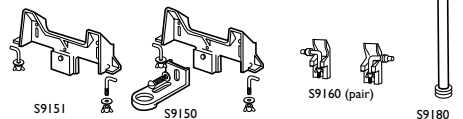

pedestal & wall washbasins