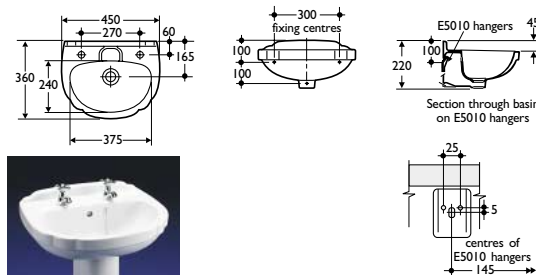

handrinse washbasins

Armitage Shanks

6 : 5 : 13

CI/SIB (74) May 2002
Uniclass L721

Ideal Standard