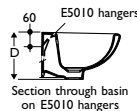

45	35
A	450	350
A'	425	330
B	300	250
D	180	150
L	55	40
P	125	110
R	215	175
S	380	290
T	320	240
W	350	150
X	370	270
Y	110	80