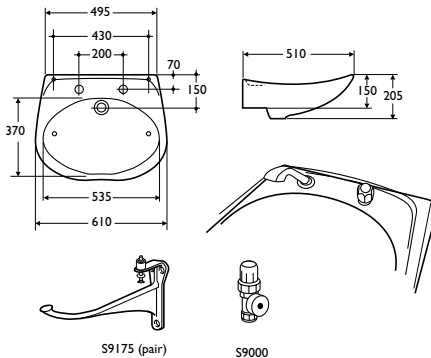

Options

S8910 (70237Q4) 1 1/4in plastic bottle trap with 75mm seal

pedestal & wall

washbasins