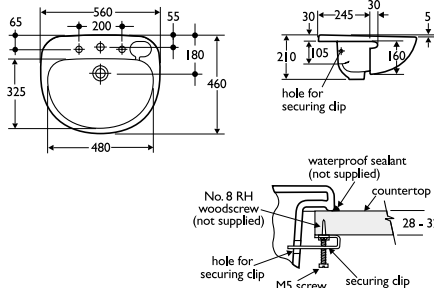

Armitage
Shanks

6 : 2 : 14

CI/SIB (74) May 2002
Uniclass L721

Ideal
Standard