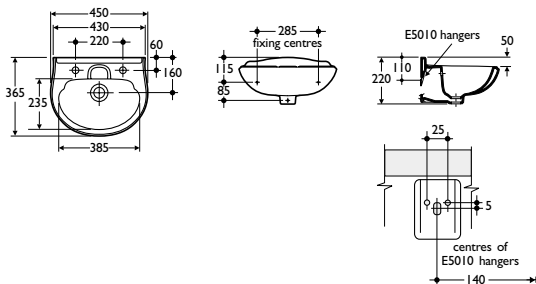

Armitage Shanks

6 : 5 : 16

CI/SIB (74) May 2002
Unitclass L721

Ideal Standard