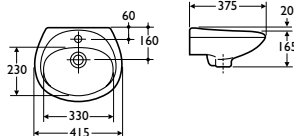

handrinse

washbasins

Armitage Shanks

6 : 5 : 5

CI/SIB (74) May 2002
Uniclass L721

Idag Standard