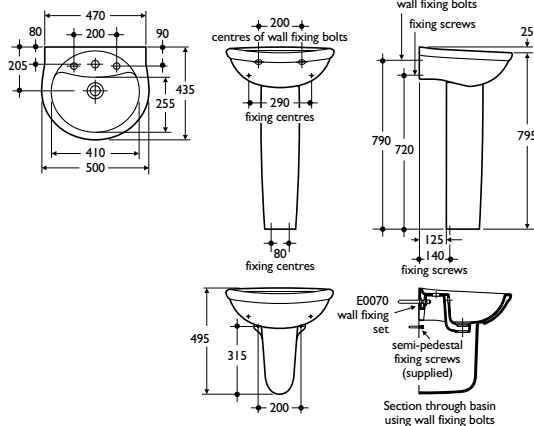

Armitage Shanks

6 : 1 : 3

CI/SIB (74) May 2002
Uniclass L721

Ideal Standard