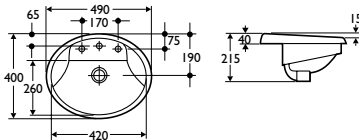

Armitage
Shanks

6 : 3 : 18

CI/SIB (74) May 2002
Uniclass L721

Ideal
Standard