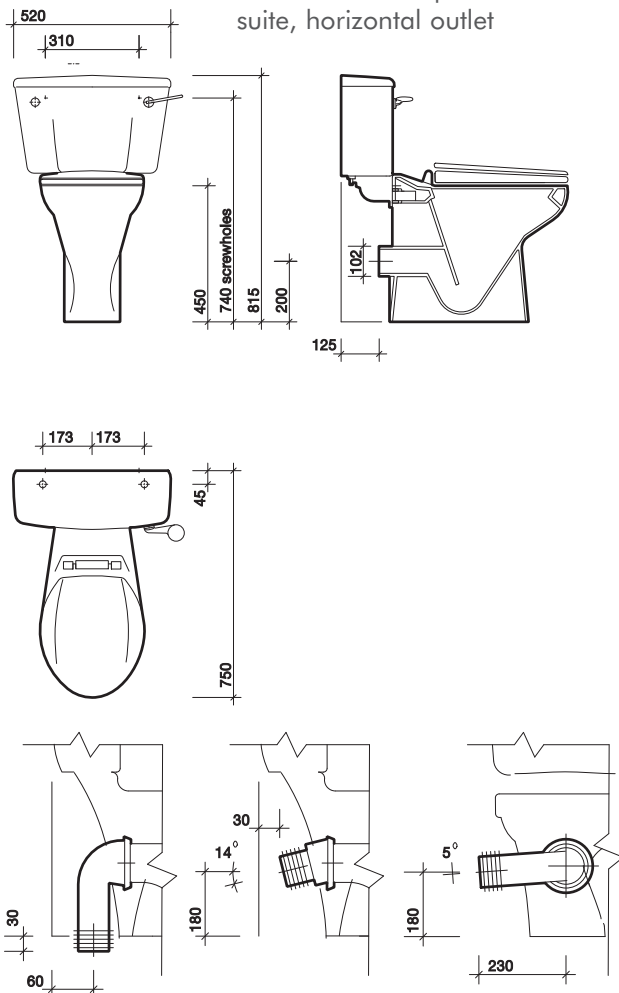

avalon ho

seat available with replacement rings to give optional height possibilities
ergonomically designed cistern lever

Avalon close coupled washdown WC suite, horizontal outlet

All measurements shown are in millimetres. Drawing sizes are not to scale.

to specify/order:

Please use the eight character reference shown below.

wc pan

Horizontal outlet **AV1168WH**
close coupled cistern and fittings, 6L:
BSIO, chrome plated lever **AV2611WH**
BSIO, with cover clip **AV2711WH**

seat and cover

25mm, chrome plated hinges **AV7840WH**

high seat ring

25mm, chrome plated hinges
(germshield) **AV7881WH**
Cover only **AV7842WH**

trap

P trap outlet connector **WF1240WH**
S or turned P trap connector **WF1241WH**

applications

Commercial, Domestic, Healthcare, Hotels and Leisure, Other, Special Needs.

material

Vitreous china.

colour

White WH.

fixings

Install pan to floor fixing **SR1020XX**
Cistern screwed to wall.