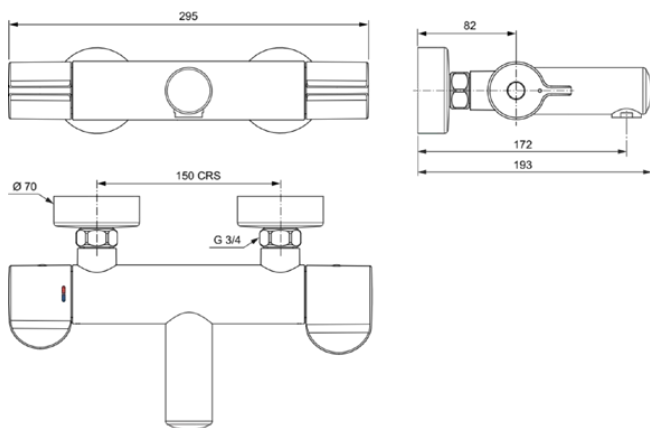

CONTOUR 21+ SAFE

A7005AA

CONTOUR 21+ SAFE | Exposed bath & shower mixer 295x193x70 mm, 172 mm spout projection in chrome finish, 20 l/min (3 bar) | Panel installation, Safety stop, SmartShine

Image & drawing

Armitage
Shanks

General information

Product type:	Bath & shower mixers
Sub product type:	Exposed bath & shower mixer
Brand:	Armitage Shanks
Suite name:	CONTOUR 21+ SAFE
Designer:	Artefakt
Colour:	AA - Chrome
Surface finish effect:	glossy
Height (mm):	70
Width (mm):	295
Length / Projection (mm):	193
Fixing method:	Coupling nut
Net weight (kg):	2.75
EAN code:	4015413343015

WRAS certificate name:	1807014
TMV3 certificate name:	NSF1972/0318

Product specifications

Amount of escutcheon(s):	2
Amount of handles:	2
Colour code:	AA
Colour description:	chrome
Cool Body technology:	No
ON / OFF S-Connectors:	No
Flushing time adjustable:	No
Handle position:	Lateral
Material:	Metal
Material quality:	Brass
Max. flow rate at 3 bar (l):	20
Max. flow rate at 3 bar (l) for all outlets:	20

CONTOUR 21+ SAFE

A7005AA

CONTOUR 21+ SAFE | Exposed bath & shower mixer 295x193x70 mm, 172 mm spout projection in chrome finish, 20 l/min (3 bar) | Panel installation, Safety stop, SmartShine

Product specifications