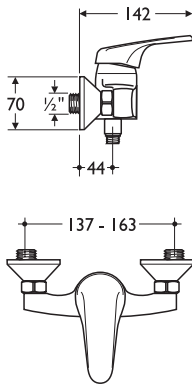

brassware
piccolo 2

Single lever fitting providing total control of water volume and temperature with one hand.

- Domestic and commercial use
- Single lever
- Minimum pressure 1 bar
- Balanced supplies only

- Shower mixer
- Ceramic disc

Illustrated
B1986AA Piccolo 2 shower mixer, wall mounted with flexible hose, handspray and wall bracket

Special notes
Consideration should be given to safe hot water delivery and the use of an appropriate temperature reduction device

- Sink mixer
- Ceramic disc

Illustrated
B1988AA Piccolo 2 sink monoblock mixer, single flow swivel nozzle

Special notes
Consideration should be given to safe hot water delivery and the use of an appropriate temperature reduction device