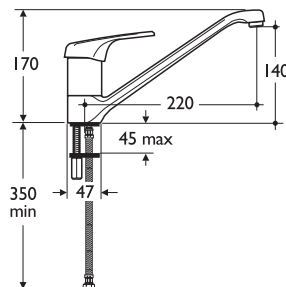

brassware
piccolo 2

Single lever fitting providing total control of water volume and temperature with one hand.

- Domestic and commercial use
- Single lever
- Minimum pressure 1 bar
- Balanced supplies only

- Shower mixer
- Ceramic disc

Illustrated
B1986AA Piccolo 2 shower mixer, wall mounted with flexible hose, handspray and wall bracket

Special notes
Consideration should be given to safe hot water delivery and the use of an appropriate temperature reduction device

- Sink mixer
- Ceramic disc

Illustrated
B1988AA Piccolo 2 sink monoblock mixer, single flow swivel nozzle

Special notes
Consideration should be given to safe hot water delivery and the use of an appropriate temperature reduction device