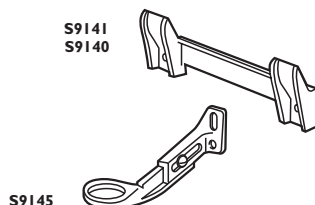

fittings

brackets and supports

For supporting wall mounted washbasins.

fittings

washbasins

Illustrated

S911067 concealed steel hangers
S914567 adjustable centre bracket in aluminium alloy for washbasins with wall to centre of waste outlet from 140 to 190mm

Special notes

A pop-up waste cannot be fitted when using S9145 centre bracket.

Illustrated

Concealed brackets in aluminium alloy
S914167 for 51cm washbasin
S914067 for 56cm and 63cm washbasins with
S914567 adjustable centre bracket in aluminium alloy for washbasins with wall to centre of waste outlet from 140 to 190mm

Special notes

A pop-up waste cannot be fitted when using S9145 centre bracket