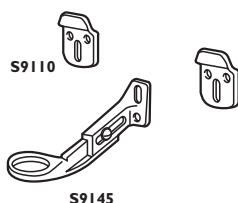

fittings

brackets and supports

For supporting wall mounted washbasins.

fittings

washbasins

Illustrated

S911067 concealed steel hangers
S914567 adjustable centre bracket in aluminium alloy for washbasins with wall to centre of waste outlet from 140 to 190mm

Special notes

A pop-up waste cannot be fitted when using S9145 centre bracket.

Illustrated

Concealed brackets in aluminium alloy
S914167 for 51cm washbasin
S914067 for 56cm and 63cm washbasins with
S914567 adjustable centre bracket in aluminium alloy for washbasins with wall to centre of waste outlet from 140 to 190mm

Special notes

A pop-up waste cannot be fitted when using S9145 centre bracket