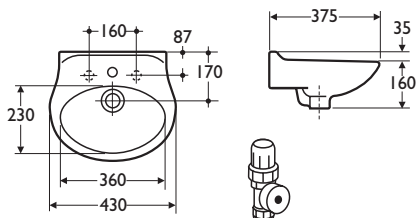

washbasins

Illustrated

S2736 Sandringham Classic 43cm handrinse washbasin, single central taphole
S7300 Millenia 1/2in monoblock mixer pop-up waste, non-return valves, body only
S8020 Universal porcelain handles
S8900 1 1/4in metal bottle trap with 75mm seal
S9110 concealed hangers
S9000 Isovalve servicing valves

Material

Vitreous china

Weight

43cm washbasin 9.8kg

Colours

Available in White (01), Chablis (20) or Honey Moon (SW). Representations of colours available appear in Section 3, Colours

Standards

Vitreous china to BS 3402

Options

S2735 Sandringham Classic 43cm handrinse washbasin with 2 tapholes at 16cm
S2970 Universal cloakroom pedestal
S8950 1 1/4in plastic P trap for use with cloakroom pedestal

Special notes

S8950 trap must be used with cloakroom pedestal