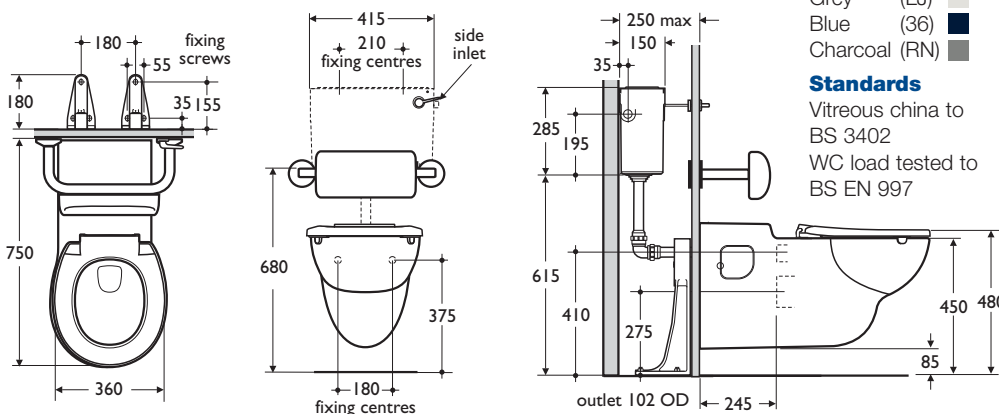

FFL to centre line of cistern fixing holes 890