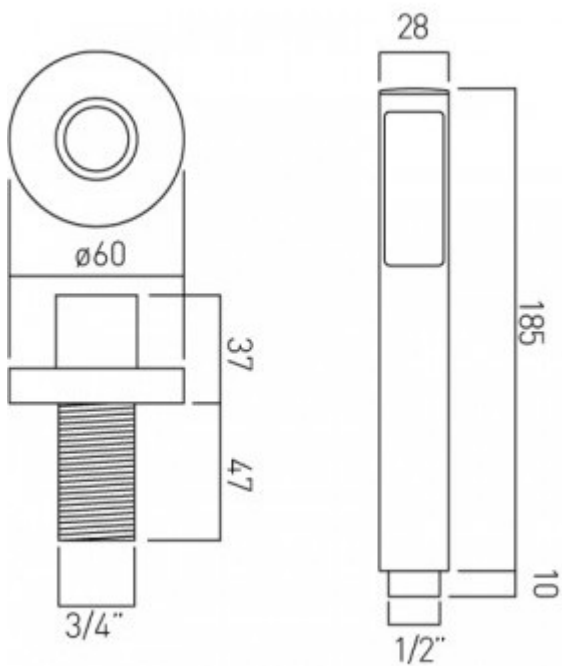

technical drawing

description:

single function shower handset
deck mounted
with hose and handset
deck mount drill hole 27mm

to change any deck mounted handset to sit at a 45° angle
order product WG-ELBOW/45-C/P

finishes:

chrome

minimum operating pressure: 0.5 bar LP

ECO flow regulator: FR-SHOWER/9-C/P

guarantee:

12 year guarantee

VADO wedmore road cheddar somerset england bs27 3eb

tel 01934 744466 fax 01934 744345 sales@vado-uk.com www.vado-uk.com