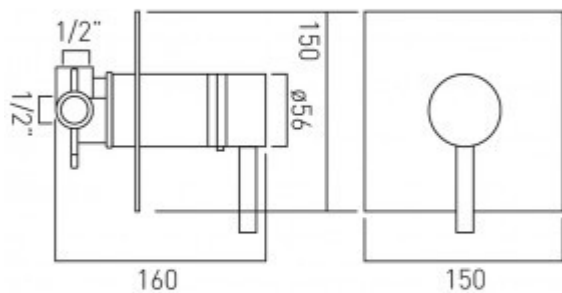

technical drawing

description:

concealed thermostatic shower valve
single lever
wall mounted
with square backplate
thermostatic cartridge CAR-KT46
2 x 1/2" inlets
1 x 1/2" outlet
min-max wall mount 50-100mm
optimum installation depth 75mm