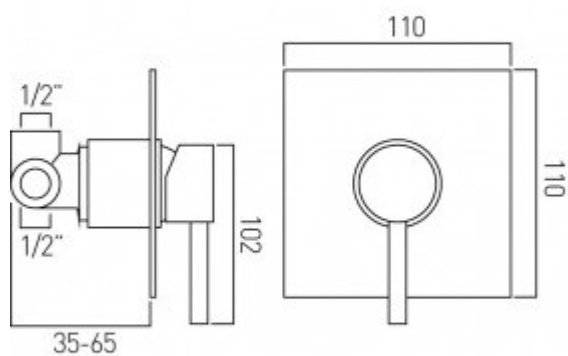

technical drawing

description:

concealed shower valve
single lever
wall mounted
with square backplate
ceramic cartridge CAR-K40A
2 x 1/2" inlets
1 x 1/2" outlet
min-max wall mount 35-65mm
optimum installation depth 50mm