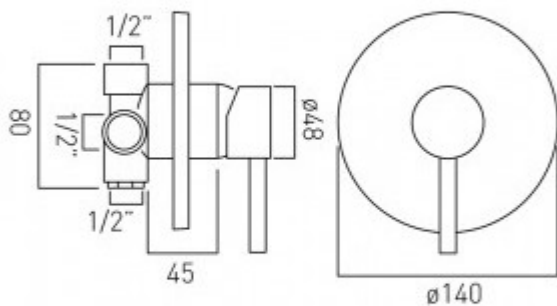

**technical drawing**

**description:**

concealed shower valve  
single lever  
wall mounted  
with round backplate  
ceramic cartridge CAR-K40A  
2 x 1/2" inlets  
2 x 1/2" female outlet (1 outlet blanked off)  
min-max wall mount 30-60mm  
optimum installation depth 45mm