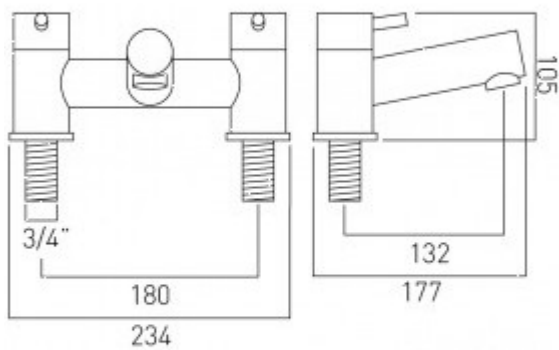

technical drawing

description:

2 hole bath filler
deck mounted
with water flow straightener
cold ceramic cartridge ZOO-130+137-VALVE-CL
hot ceramic cartridge ZOO-130+137-VALVE-HT
3/4" x 50mm fitted tail connections
deck mount drill hole diameter 28mm