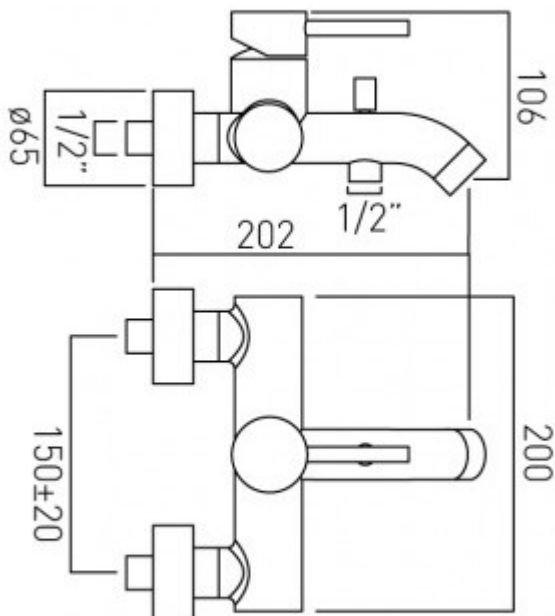

technical drawing

**description:**

exposed bath shower mixer  
single lever, wall mounted  
without shower kit  
with water flow straightener  
with water flow aerator  
ceramic cartridge CAR-K40B  
1/2" x 3/4" x 45mm eccentrics

**finishes:**

chrome

**minimum operating pressure:** 1.5 bar MP

**Eco** flow regulator: FR-SHOWER/9-C/P

**guarantee:**

12 year guarantee

VADO wedmore road cheddar somerset england bs27 3eb

tel 01934 744466 fax 01934 744345 sales@vado-uk.com www.vado-uk.com