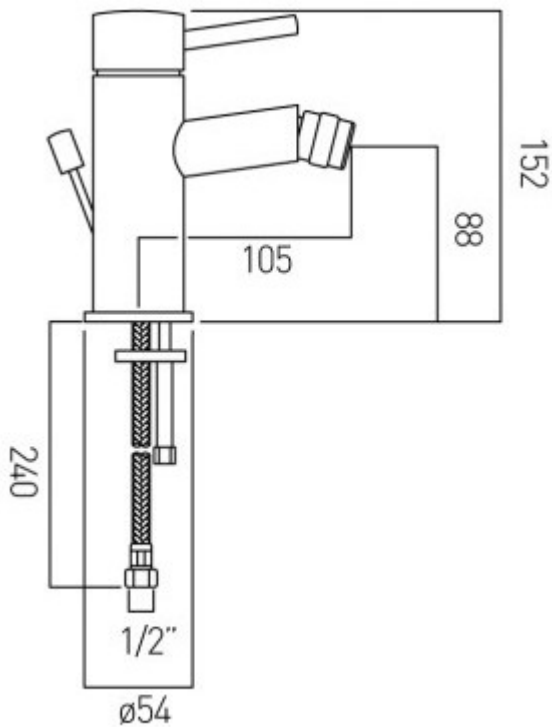

technical drawing

description:

mono bidet mixer
single lever
deck mounted
with pop-up waste
with water flow aerator
with water flow straightener
ceramic cartridge CAR-K40A
2 x 1/2" nut x 240mm flexipipe connections
deck mount drill hole diameter 35mm

finishes:

chrome

minimum operating pressure: 0.3 bar LP

Eco flow regulator: FR-100/5-PLA

guarantee:

12 year guarantee

VADO wedmore road cheddar somerset england bs27 3eb

tel 01934 744466 fax 01934 744345 sales@vado-uk.com www.vado-uk.com