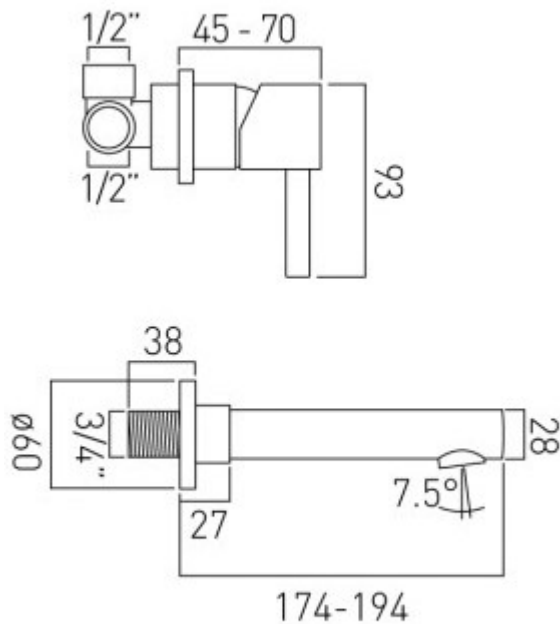

technical drawing

description:

2 hole basin mixer
single lever
wall mounted
with water flow aerator
ceramic cartridge CAR-K35A
2 x 1/2" inlets
1 x 1/2" outlets
3/4" male threaded connections on spout
min-max wall mount 50-75mm

finishes:

chrome

minimum operating pressure: 1.5 bar MP

Eco flow regulator: FR-100/5-PLA

guarantee:

12 year guarantee

VADO wedmore road cheddar somerset england bs27 3eb

tel 01934 744466 fax 01934 744345 sales@vado-uk.com www.vado-uk.com