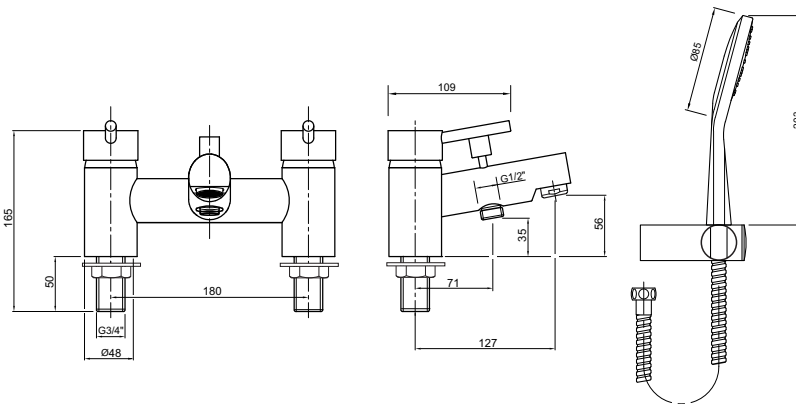

X60 bath shower mixer

1/4 turn ceramic cartridge

X60 Bath Shower Mixer Deck Mounted

X60 bath shower mixer

X60 Bath Shower Mixer
Deck Mounted

X605265CP

finish

Chrome plated CP.

approvals

Product manufactured from WRAS approved materials

standards

Chrome plated to BS EN248

system requirements

Can be installed on any system

recommended operating pressure

Minimum operating pressure 1 bar.

Maximum operating pressure 5 bar.

note

Maximum surface thickness to fit tap is 33mm.
Plastic back nuts and shower head wall mounting bracket included.

Deck Mounted Bath Shower Mixer – X605265CP

Flow Rate (Litres per minute)	0.2 Bar	0.5 Bar	1.0 Bar	2.0 Bar	3.0 Bar	5.0 Bar
Mixed Tap Outlet	12.7	20.5	29.3	43.1	52.8	68.2
Handset	6.1	14.1	21.1	35.1	43.0	55.5
Flow Limiter Fitted In Handset (Part No:XS9008XX)	2.6	4.7	5.5	6.7	6.2	6.5

All measurements shown are in millimetres. Drawing sizes are not to scale.
to specify/order: Please use the 8 or 9 character reference shown above.

Lawton Road, Alsager, Stoke-on-Trent ST7 2DF, UK
Tel: +44(0) 1270 879777 Fax: +44(0) 1270 873864
www.twyfordbathrooms.com UK Technical Helpline Tel: 0844 412 5921/01270 871 480