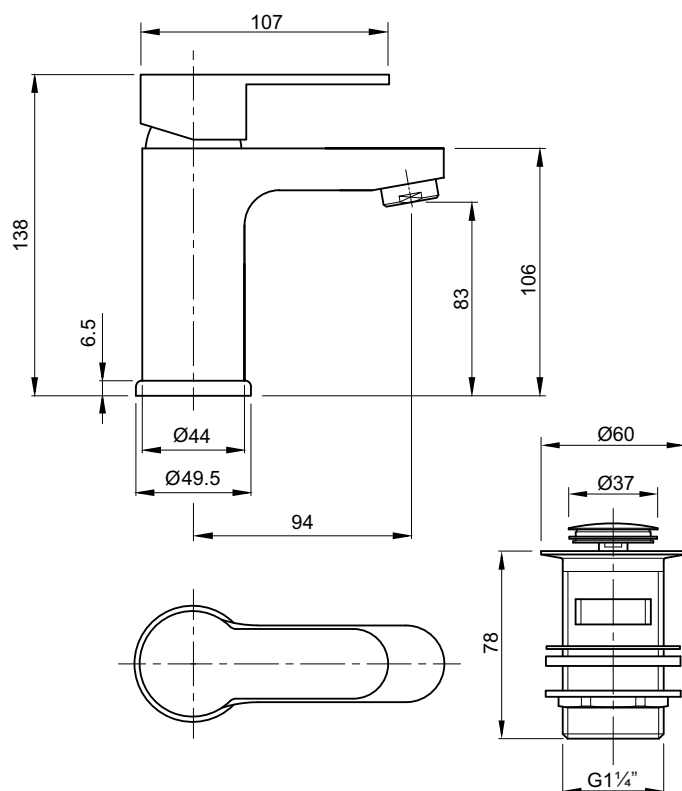

Minimum operating pressure 0.2 bar.

Maximum operating pressure 5 bar.

note

Maximum surface thickness to fit tap is 44mm.

Easy fit clicker waste (slotted) included.

Attached using 'C' plate fixing kit included.

X50 Basin Mono Mixer - Mini Inc Click Clack Waste

Deck Mounted Mini Basin Mixer – X505122CP

Flow Rate (Litres per minute)	0.2 Bar	0.5 Bar	1.0 Bar	2.0 Bar	3.0 Bar	5.0 Bar
Standard Mixed	5.0	8.6	13.1	18.7	22.5	28.5
Flow Limiter Fitted (Part No:XS9075XX)	2.10	3.80	5.40	6.90	7.50	7.50

All measurements shown are in millimetres. Drawing sizes are not to scale.
to specify/order: Please use the 8 or 9 character reference shown above.

Lawton Road, Alsager, Stoke-on-Trent ST7 2DF, UK
Tel: +44(0) 1270 879777 Fax: +44(0) 1270 873864
www.twyfordbathrooms.com UK Technical Helpline Tel: 0844 412 5921/01270 871 480