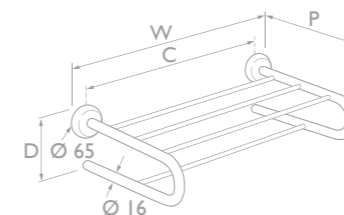

NH41 - CLEAN TOWEL RACK - UNDER RAIL

W - 683 C - 615 P - 265 D - 108

NH41

NH70 - CLEAN TOWEL RACK - SLIMLINE

W - 522 C - 457 P - 294 D - 122

NH71 - CLEAN TOWEL RACK - SLIMLINE

W - 675 C - 610 P - 294 D - 122

NH70

towel rails & grab rails

NH03 - SINGLE TOWEL RAIL (522mm)

W - 522 C - 457 P - 82 D - 65

NH04 - SINGLE TOWEL RAIL (675mm)

W - 675 C - 610 P - 82 D - 65

NH03

NH06 - DOUBLE TOWEL RAIL (522mm)

W - 522 C - 457 P - 145 D - 65

NH07 - DOUBLE TOWEL RAIL (675mm)

W - 675 C - 610 P - 145 D - 65

NH06

NH09 - GRAB RAIL (370mm)

W - 370 C - 305 P - 84 Ø - 25.4

NH10 - GRAB RAIL (522mm)

W - 522 C - 457 P - 84 Ø - 25.4