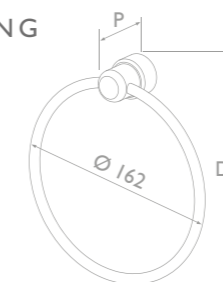

baskets, hooks & towel rings

NH26 - CORNER BASKET SPONGE DISH

W - 186 P - 186 D - 41 X - 246

NH50 - CORNER BASKET SOAP DISH

W - 138 P - 138 D - 41 X - 176

NH53 - SQUARE BASKET SOAP DISH

W - 135 P - 95 D - 33

NH49 - ROBE HOOK

D - 16 P - 36.5

NH23 - TOWEL RING

D - 174 P - 42

doorstops

NH52 - DOORSTOP (WALL-MOUNTED)

D - 31.5 P - 115

NH51 - DOORSTOP (FLOOR-MOUNTED)