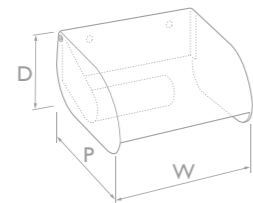

NH43 - TOILET ROLL HOLDER WITH COVER

W - 133 P - 116 D - 63