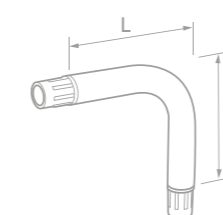

L - 457

NH38 - CEILING STAY

L - 915

NH34 - FLANGES & COVER PLATES FOR STRAIGHT AND 'L' SHAPE RAILS (PAIR)

Ø - 65

NH36 - SHOWER RAIL BEND COMPLETE WITH CONNECTORS

L - 125 D - 125 Ø - 25.4

NH39 - SHOWER CURTAIN HOOKS PER DOZEN

W - 41 D - 73

toilet roll holders

NH16 - DOUBLE TOILET ROLL HOLDER

W - 286 P - 86 D - 19

NH17 - SINGLE TOILET ROLL HOLDER

W - 174 P - 86

NH20 - SPARE TOILET ROLL HOLDER

W - 65 P - 145