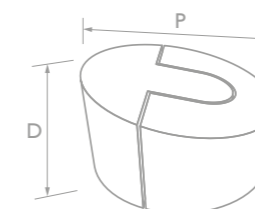

SC23 - DOORSTOP (FLOOR-MOUNTED)

D - 44 P - 25