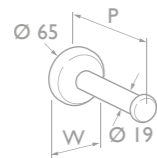

L - 457

NH38 - CEILING STAY

L - 915

NH34 - FLANGES & COVER PLATES FOR STRAIGHT AND 'L' SHAPE RAILS (PAIR)

Ø - 65

NH36 - SHOWER RAIL BEND COMPLETE WITH CONNECTORS

L - 125 D - 125 Ø - 25.4

NH39 - SHOWER CURTAIN HOOKS PER DOZEN

W - 41 D - 73

toilet roll holders

NH16 - DOUBLE TOILET ROLL HOLDER

W - 286 P - 86 D - 19

NH17 - SINGLE TOILET ROLL HOLDER

W - 174 P - 86

NH20 - SPARE TOILET ROLL HOLDER

W - 65 P - 145

NH43 - TOILET ROLL HOLDER WITH COVER

W - 133 P - 116 D - 63

NH60 - SINGLE TOILET ROLL HOLDER

W - 150 P - 22 D - 70

toilet roll holders

NH15 - STANDARD TOILET ROLL HOLDER WITH EXPOSED FITTINGS

W - 142 P - 77 D - 50