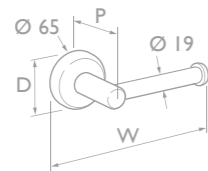

L - 457

NH38 - CEILING STAY

L - 915

NH34 - FLANGES & COVER PLATES FOR STRAIGHT AND 'L' SHAPE RAILS (PAIR)

Ø - 65

NH36 - SHOWER RAIL BEND COMPLETE WITH CONNECTORS

L - 125 D - 125 Ø - 25.4

NH39 - SHOWER CURTAIN HOOKS PER DOZEN

W - 41 D - 73

toilet roll holders

NH16 - DOUBLE TOILET ROLL HOLDER

W - 286 P - 86 D - 19

NH17 - SINGLE TOILET ROLL HOLDER

W - 174 P - 86

NH20 - SPARE TOILET ROLL HOLDER

W - 65 P - 145

NH43 - TOILET ROLL HOLDER WITH COVER

W - 133 P - 116 D - 63

NH60 - SINGLE TOILET ROLL HOLDER

W - 150 P - 22 D - 70

toilet roll holders

NH15 - STANDARD TOILET ROLL HOLDER WITH EXPOSED FITTINGS

W - 142 P - 77 D - 50