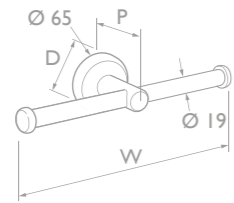

L - 457

NH38 - CEILING STAY

L - 915

NH34 - FLANGES & COVER PLATES FOR STRAIGHT AND 'L' SHAPE RAILS (PAIR)

Ø - 65

NH36 - SHOWER RAIL BEND COMPLETE WITH CONNECTORS

L - 125 D - 125 Ø - 25.4

NH39 - SHOWER CURTAIN HOOKS PER DOZEN

W - 41 D - 73

toilet roll holders

NH16 - DOUBLE TOILET ROLL HOLDER

W - 286 P - 86 D - 19

NH17 - SINGLE TOILET ROLL HOLDER

W - 174 P - 86

NH20 - SPARE TOILET ROLL HOLDER

W - 65 P - 145