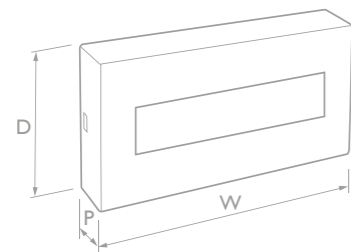

W - 146 P - 24 D - 101

NH58 - TOILET BRUSH & HOLDER (WALL OR FLOOR MOUNTING)

H - 380 W - 85

NH55 - TISSUE DISPENSER

W - 265 P - 67 D - 138

NH47 - ADJUSTABLE SHAVING MIRROR

x3 magnification

universal