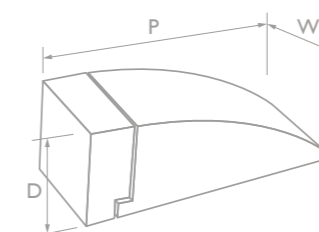

doorstops & miscellaneous

QU52 - DOORSTOP (FLOOR-MOUNTED)

W - 28 D - 28 P - 76