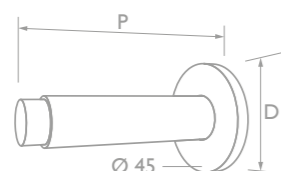

baskets, hooks & towel rings

NH26 - CORNER BASKET SPONGE DISH

W - 186 P - 186 D - 41 X - 246

NH50 - CORNER BASKET SOAP DISH

W - 138 P - 138 D - 41 X - 176

NH53 - SQUARE BASKET SOAP DISH

W - 135 P - 95 D - 33

D - 31.5 P - 64

NH78 - DOORSTOP (FLOOR-MOUNTED)

D - 25 Ø - 45

NH79 - DOORSTOP (WALL-MOUNTED)

D - 45 P - 80

NH80 - DOORSTOP (FLOOR-MOUNTED)

D - 35 P - 40

doorstops & miscellaneous