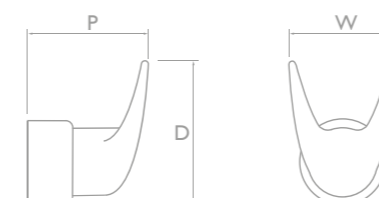

NH11 - GRAB RAIL (675mm)

W - 675 C - 610 P - 84 Ø - 25.4

NH09

grab rails & hooks

NH13 - ANGLED GRAB RAIL

W - 321 P - 84 D - 172 Ø - 25.4

NH14 - ANGLED GRAB RAIL

W - 440 P - 84 D - 227 Ø - 25.4

NH13

NH42 - ANGLED GRAB RAIL WITH SOAP DISH

W - 440 P - 106 D - 227 Ø - 25.4

NH25 - DOUBLE ROBE HOOK

W - 41 P - 44 D - 55

NH48 - ROUND DOUBLE ROBE HOOK

W - 70 P - 53

shower rails & curtains

NH63 - CURVED SHOWER RAIL

W - 1905 P - 203 D - 74

NH29 - SHOWER RAIL

L - 760

NH30 - SHOWER RAIL

L - 915

NH31 - SHOWER RAIL

L - 1220