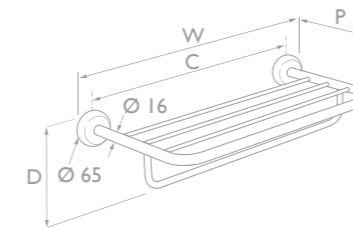

NH41 - CLEAN TOWEL RACK - UNDER RAIL

W - 683 C - 615 P - 265 D - 108