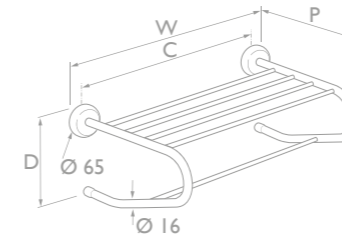

towel racks

NH01 - CLEAN TOWEL RACK - CANTILEVER

W - 525 C - 460 P - 310 D - 192

NH02 - CLEAN TOWEL RACK - CANTILEVER

W - 675 C - 610 P - 316 D - 200

NH01

NH40 - CLEAN TOWEL RACK - UNDER RAIL

W - 545 C - 480 P - 255 D - 108