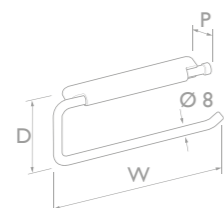

L - 457

NH38 - CEILING STAY

L - 915

NH34 - FLANGES & COVER PLATES FOR STRAIGHT AND 'L' SHAPE RAILS (PAIR)

Ø - 65

NH36 - SHOWER RAIL BEND COMPLETE WITH CONNECTORS

L - 125 D - 125 Ø - 25.4

NH39 - SHOWER CURTAIN HOOKS PER DOZEN

W - 41 D - 73

toilet roll holders

NH16 - DOUBLE TOILET ROLL HOLDER

W - 286 P - 86 D - 19

NH17 - SINGLE TOILET ROLL HOLDER

W - 174 P - 86

NH20 - SPARE TOILET ROLL HOLDER

W - 65 P - 145

NH43 - TOILET ROLL HOLDER WITH COVER

W - 133 P - 116 D - 63

NH60 - SINGLE TOILET ROLL HOLDER

W - 150 P - 22 D - 70

toilet roll holders

NH15 - STANDARD TOILET ROLL HOLDER WITH EXPOSED FITTINGS

W - 142 P - 77 D - 50