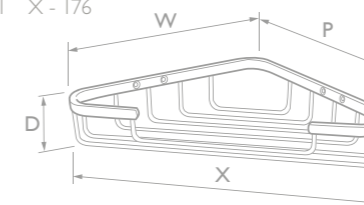

baskets, hooks & towel rings

NH26 - CORNER BASKET SPONGE DISH

W - 186 P - 186 D - 41 X - 246

NH50 - CORNER BASKET SOAP DISH

W - 138 P - 138 D - 41 X - 176

NH53 - SQUARE BASKET SOAP DISH

W - 135 P - 95 D - 33