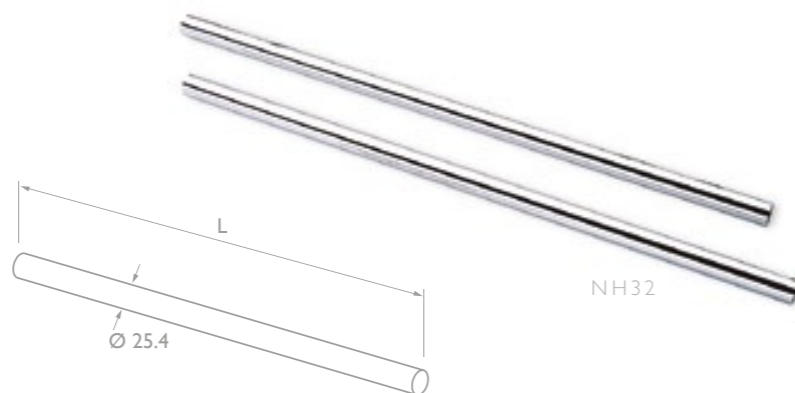

NH13

NH42 - ANGLED GRAB RAIL WITH SOAP DISH

W - 440 P - 106 D - 227 Ø - 25.4

NH25 - DOUBLE ROBE HOOK

W - 41 P - 44 D - 55

NH48 - ROUND DOUBLE ROBE HOOK

W - 70 P - 53

shower rails & curtains

NH63 - CURVED SHOWER RAIL

W - 1905 P - 203 D - 74

NH29 - SHOWER RAIL

L - 760

NH30 - SHOWER RAIL

L - 915

NH31 - SHOWER RAIL

L - 1220

NH32 - SHOWER RAIL

L - 1830

NH33 - SHOWER RAIL

L - 2438

CUR01 - SHOWER CURTAIN

W 1800 L - 1400 MEDIUM-WEIGHT PLAIN WHITE

CUR02 - SHOWER CURTAIN

W 1800 L - 1830 MEDIUM-WEIGHT PLAIN WHITE