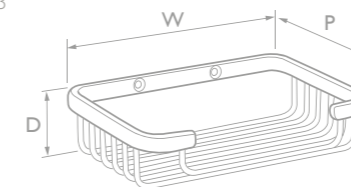

baskets, hooks & towel rings

NH26 - CORNER BASKET SPONGE DISH

W - 186 P - 186 D - 41 X - 246

NH50 - CORNER BASKET SOAP DISH

W - 138 P - 138 D - 41 X - 176

NH53 - SQUARE BASKET SOAP DISH

W - 135 P - 95 D - 33