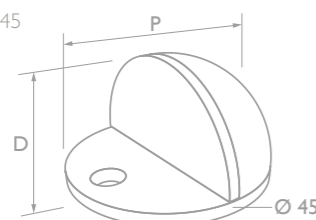

NH78 - DOORSTOP (FLOOR-MOUNTED)

D - 25 Ø - 45