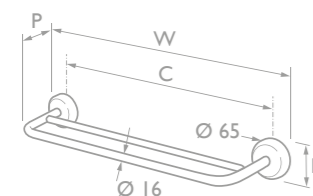

NH70

towel rails & grab rails

NH03 - SINGLE TOWEL RAIL (522mm)

W - 522 C - 457 P - 82 D - 65

NH04 - SINGLE TOWEL RAIL (675mm)

W - 675 C - 610 P - 82 D - 65

NH03

NH06 - DOUBLE TOWEL RAIL (522mm)

W - 522 C - 457 P - 145 D - 65

NH07 - DOUBLE TOWEL RAIL (675mm)

W - 675 C - 610 P - 145 D - 65

NH06

NH09 - GRAB RAIL (370mm)

W - 370 C - 305 P - 84 Ø - 25.4

NH10 - GRAB RAIL (522mm)

W - 522 C - 457 P - 84 Ø - 25.4