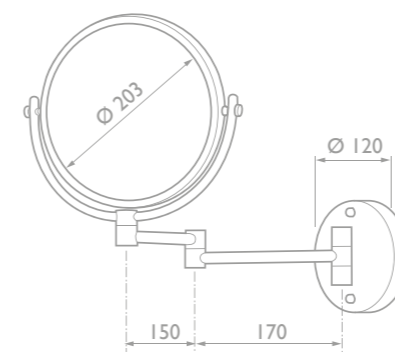

W - 146 P - 24 D - 101

NH58 - TOILET BRUSH & HOLDER (WALL OR FLOOR MOUNTING)

H - 380 W - 85

NH55 - TISSUE DISPENSER

W - 265 P - 67 D - 138

NH47 - ADJUSTABLE SHAVING MIRROR

x3 magnification

universal

baskets, hooks & towel rings

NH26 - CORNER BASKET SPONGE DISH

W - 186 P - 186 D - 41 X - 246

NH50 - CORNER BASKET SOAP DISH

W - 138 P - 138 D - 41 X - 176

NH53 - SQUARE BASKET SOAP DISH

W - 135 P - 95 D - 33