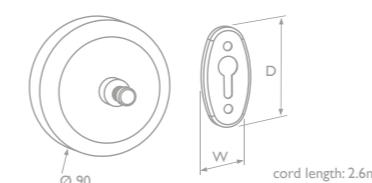

baskets, hooks & towel rings

NH26 - CORNER BASKET SPONGE DISH

W - 186 P - 186 D - 41 X - 246

NH50 - CORNER BASKET SOAP DISH

W - 138 P - 138 D - 41 X - 176

NH53 - SQUARE BASKET SOAP DISH

W - 135 P - 95 D - 33

QU52 - DOORSTOP (FLOOR-MOUNTED)

W - 28 D - 28 P - 76

SC23 - DOORSTOP (FLOOR-MOUNTED)

D - 44 P - 25

NH28 - RETRACTABLE CLOTHES LINE

W - 33 D - 67 Cord length 2.6m

NH27 - RECESSED TISSUE DISPENSER

Frame: W - 160 D - 118 P - 83 Front: W - 166 D - 50