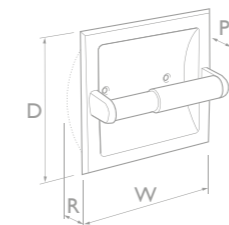

NH18 - RECESSED TOILET ROLL HOLDER

W - 160 D - 160 P - 30 R - 40