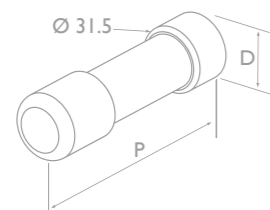

baskets, hooks & towel rings

NH26 - CORNER BASKET SPONGE DISH

W - 186 P - 186 D - 41 X - 246

NH50 - CORNER BASKET SOAP DISH

W - 138 P - 138 D - 41 X - 176

NH53 - SQUARE BASKET SOAP DISH

W - 135 P - 95 D - 33

NH49 - ROBE HOOK

D - 16 P - 36.5

NH23 - TOWEL RING

D - 174 P - 42

doorstops

NH52 - DOORSTOP (WALL-MOUNTED)

D - 31.5 P - 115

NH51 - DOORSTOP (FLOOR-MOUNTED)