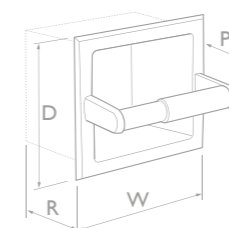

NH46 - STANDARD TOILET ROLL HOLDER WITH CONCEALED FITTINGS

W - 142 P - 77 D - 50

NH18 - RECESSED TOILET ROLL HOLDER

W - 160 D - 160 P - 30 R - 40

NH19 - EXTRA RECESSED TOILET ROLL HOLDER

W - 160 D - 160 P - 75 R - 130x130