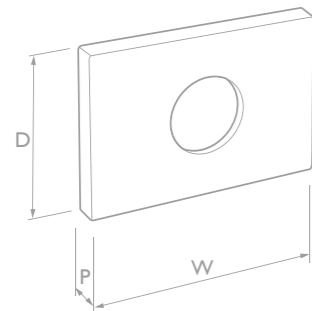

shelves & miscellaneous

NH62 - GLASS SHELF

miscellaneous

NH57 - PEDAL BIN (5 LITRE)

H - 305 Ø - 200

NH64 - PEDAL BIN (3 LITRE)

H - 260 Ø - 200

NH56 - SANITARY BAG DISPENSER

W - 146 P - 24 D - 101

NH58 - TOILET BRUSH & HOLDER (WALL OR FLOOR MOUNTING)

H - 380 W - 85

NH55 - TISSUE DISPENSER

W - 265 P - 67 D - 138

NH47 - ADJUSTABLE SHAVING MIRROR

x3 magnification

universal