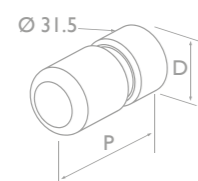

NH51 - DOORSTOP (FLOOR-MOUNTED)

D - 31.5 P - 64