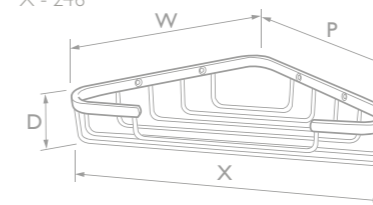

baskets, hooks & towel rings

NH26 - CORNER BASKET SPONGE DISH

W - 186 P - 186 D - 41 X - 246

NH50 - CORNER BASKET SOAP DISH

W - 138 P - 138 D - 41 X - 176

NH53 - SQUARE BASKET SOAP DISH

W - 135 P - 95 D - 33