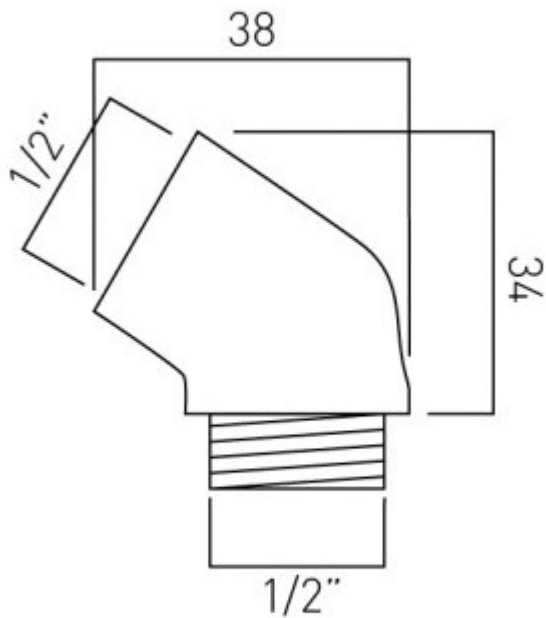

Technical sheet:
WG-ELBOW/45-C/P

technical drawing

description:

elbow
to suit deck mounted
pull-up handsets
deck mounted

finishes:

chrome

guarantee:

12 year guarantee