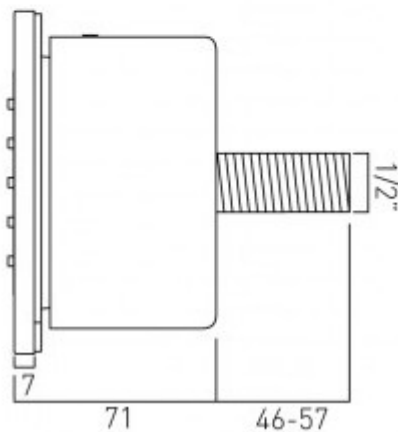

technical drawing

description:

tilting square bodytile
wall mounted
minimum operating pressures:
1.5 bar MP
3.0 bar HP for two bodyjets
4.5 bar HP for three bodyjets

finishes:

chrome

minimum operating pressure: 1.5 bar MP