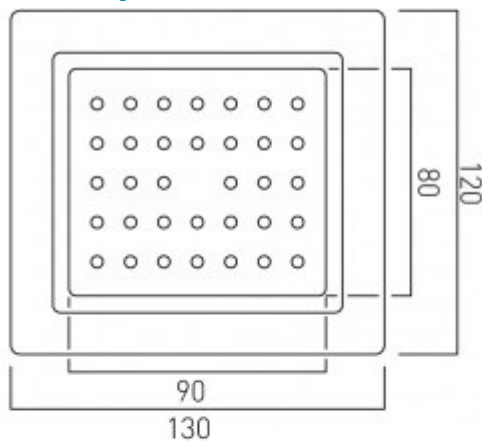

technical drawing

description:

tilting square bodytile
wall mounted
minimum operating pressures:
1.5 bar MP
3.0 bar HP for two bodyjets
4.5 bar HP for three bodyjets

finishes:

chrome

minimum operating pressure: 1.5 bar MP