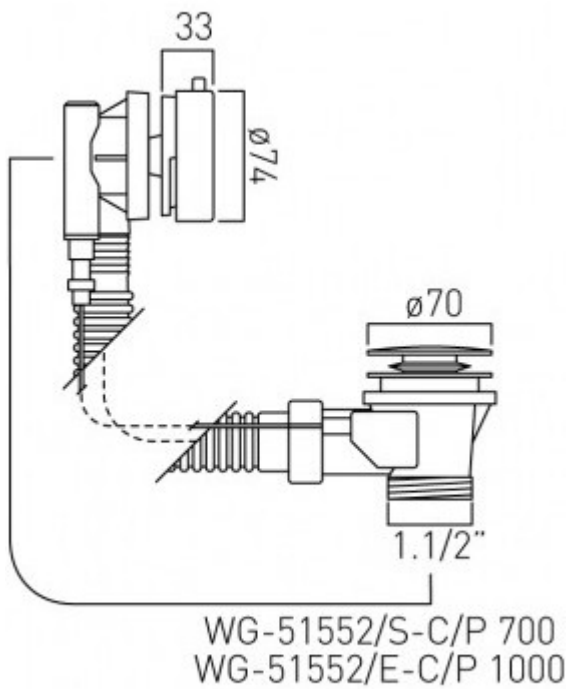

technical drawing

description:

bath pop-up waste and overflow
1.1/2" x 10mm threaded outlet connection
min-max overflow bath thickness 1mm-12mm

finishes:

chrome

guarantee:

12 year guarantee

VADO wedmore road cheddar somerset england bs27 3eb