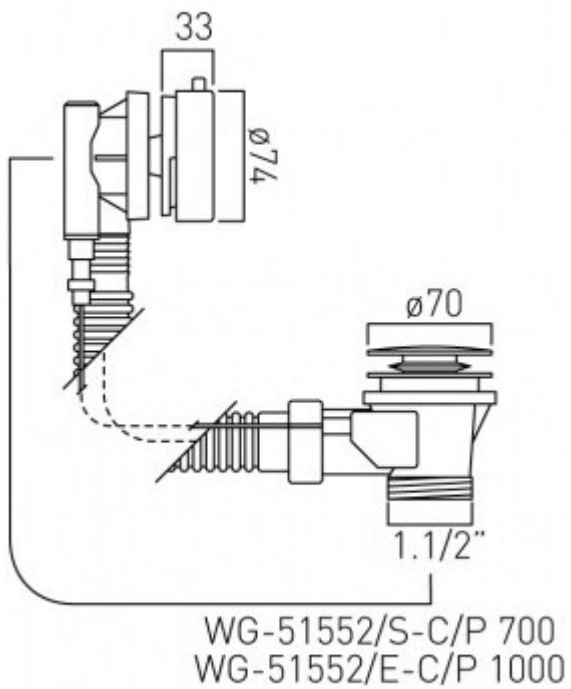

technical drawing

description:

bath pop-up waste and overflow
extended version
1.1/2" x 10mm threaded outlet connection
min-max overflow bath thickness 1mm-12mm

finishes:

chrome

guarantee:

12 year guarantee