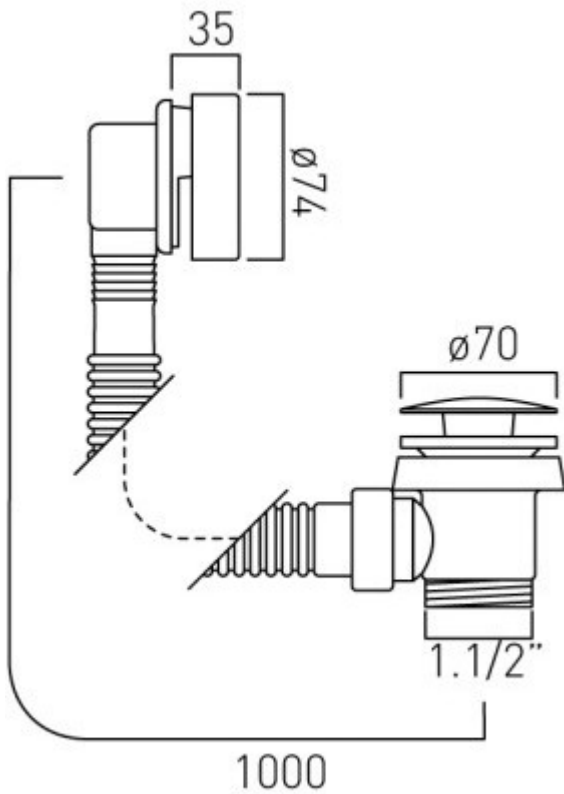

technical drawing

description:

push type bath waste and overflow
1.1/2" x 10mm threaded outlet connection
min-max overflow bath thickness 1mm-14mm

finishes:

chrome

guarantee:

12 year guarantee

VADO wedmore road cheddar somerset england bs27 3eb