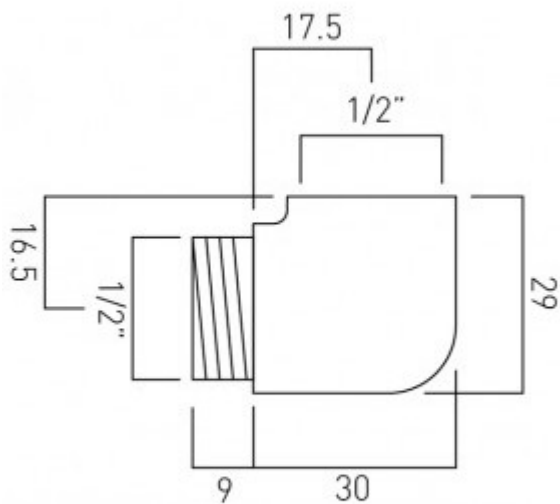

technical drawing

description:

bath shower mixer extension elbow
for use with bath shower mixer
to extend the distance between
hose connection and bath tub
in case of protruding pop-up waste

finishes:

chrome