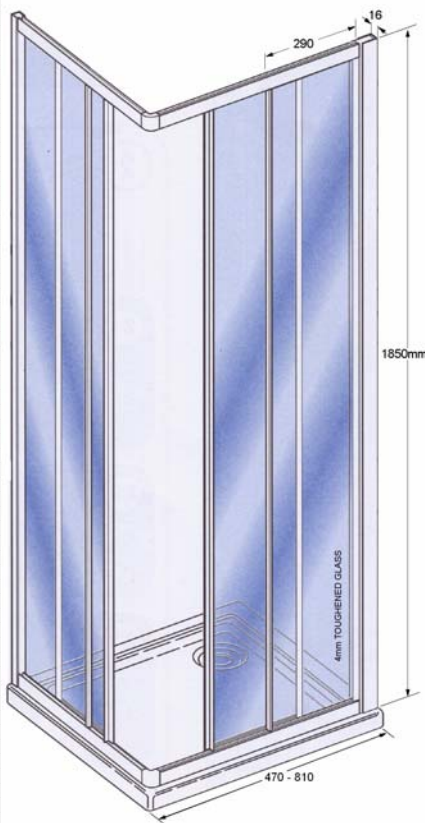

TECHNICAL DATASHEET

JUTE TELESCOPIC CORNER ENTRY

Product Specification

Product code:	JU CE 760 W
Finish:	White (W) or Silver (S)
Glass:	4mm clear, tempered safety glass
Height:	1850mm
Handed:	Can be fitted left or right