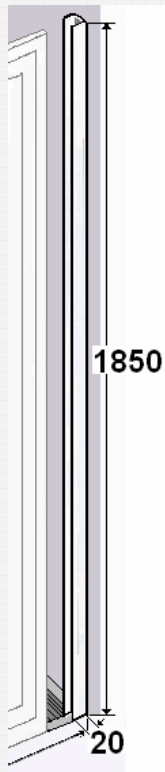

JUTE EXTENDER PROFILE

Product Specification

Product code:	JU EP (*)
Finish (*):	White (W) or Silver (S)
Height:	1850mm

Product Information

Construction:	Shower enclosures conform to BS EN 14428
Description:	A spacer to allow the use of a slightly larger tray with recessed enclosures E.g. JU B 760 S, with two extenders can fit an 800 mm shower tray.
Technical Advice:	For further information please call +44 (0)844 701 6273 or Email enquire@bristan.com
Guarantee:	All Bristan products are covered by a 5-year guarantee covering manufacturing faults.