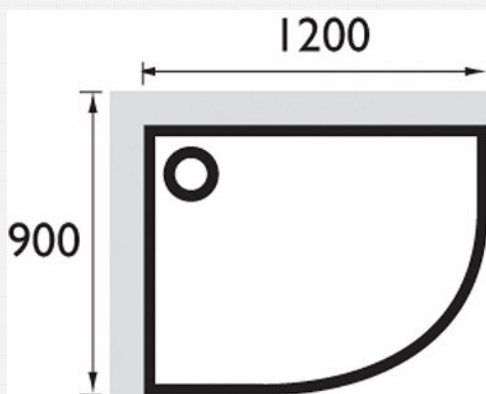

## Offset Quadrant Shower Tray (Right Handed)

### Product Specification

<b>Product code:</b>	STQRW 912
<b>Finish:</b>	Chrome and White
<b>Tray Size:</b>	900 X 1200
<b>Tray Height:</b>	60mm
<b>Waste Size:</b>	90mm
<b>Material:</b>	Stone Resin and Acrylic

### Product Information

<b>Construction:</b>	Stone Resin trays capped with 3mm acrylic – hard wearing, stain and scuff resistant. Our Stone Resin has been developed with Masco R&D and is approximately 25% lighter than the competition - easy to manoeuvre, carry and install.
<b>Waste:</b>	All trays supplied with 90mm 'fastflow' chrome finish shower waste.
<b>Technical Advice:</b>	For further information please call +44 (0)870 4425553 or Email <a href="mailto:enquire@bristan.com">enquire@bristan.com</a>
<b>Guarantee:</b>	All Bristan products are covered by a 5-year guarantee covering manufacturing faults.