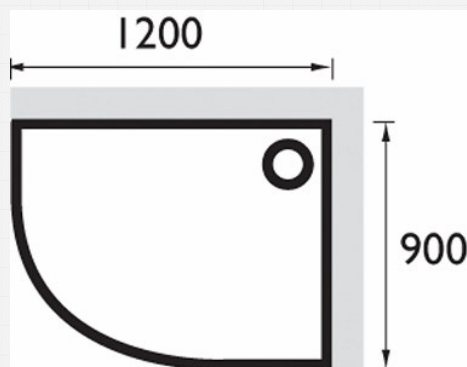

Offset Quadrant Shower Tray (left Handed)

Product Specification

Product code:	STQLW 129
Finish:	Chrome and White
Tray Size:	1200 X 900
Tray Height:	60mm
Waste Size:	90mm
Material:	Stone Resin and Acrylic

Product Information

Construction:	Stone Resin trays capped with 3mm acrylic – hard wearing, stain and scuff resistant. Our Stone Resin has been developed with Masco R&D and is approximately 25% lighter than the competition - easy to manoeuvre, carry and install.
Waste:	All trays supplied with 90mm 'fastflow' chrome finish shower waste.
Technical Advice:	For further information please call +44 (0)870 4425553 or Email enquire@bristan.com
Guarantee:	All Bristan products are covered by a 5-year guarantee covering manufacturing faults.