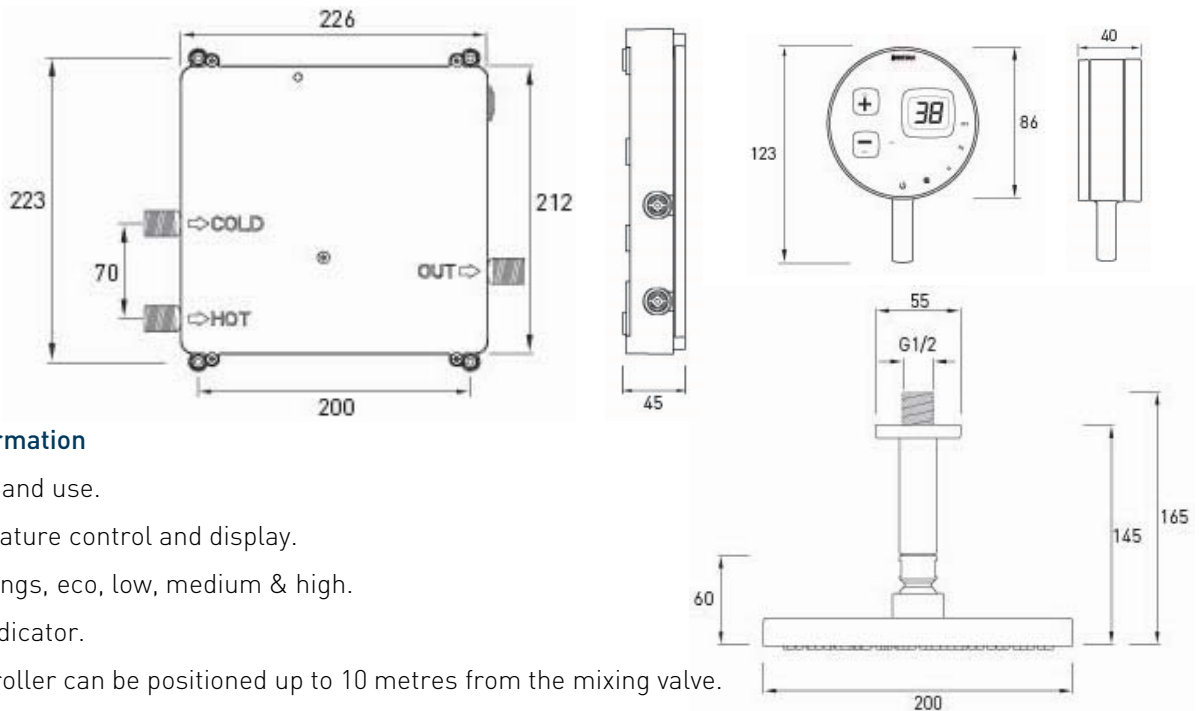

TECHNICAL DATASHEET

ARTISAN EVO DIGITAL ARTISAN EVO DIGITAL THERMOSTATIC MIXER SHOWER WITH CEILING FED ROSE

Product Specification

Product Code:	ARDE SHCCF W / B
Finish:	White / Black
Product Type:	Contemporary
Construction:	Plastic (ABS)
Supply:	Suitable for high pressure systems (Preferably balanced)
Inlet Connections:	½" BSP with 70mm between centres
Outlet Connections:	½" BSP
Working Pressures:	Min 0.5bar, Max 5.0bar – For optimum performance a minimum pressure of 1 bar is required. Maximum Static Pressure: 10.0 bar

Additional Information

- Easy to install and use.
- Digital temperature control and display.
- Four flow settings, eco, low, medium & high.
- Low battery indicator.
- Wireless controller can be positioned up to 10 metres from the mixing valve.
- Large 200mm ceiling fed shower rose.
- BEAB & CE approved.