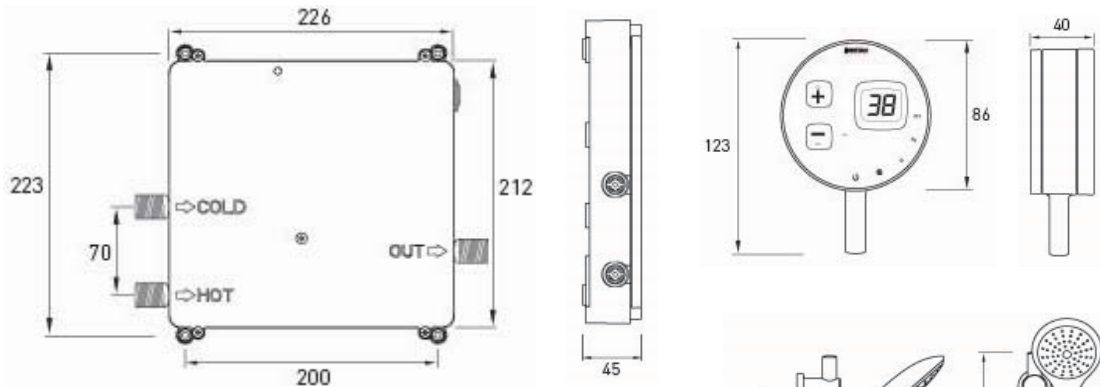

TECHNICAL DATASHEET

ARTISAN EVO DIGITAL ARTISAN EVO DIGITAL THERMOSTATIC MIXER SHOWER WITH ADJUSTABLE RISER

Product Specification

Product Code:	ARDE SHCAR W / B
Finish:	White / Black
Product Type:	Contemporary
Construction:	Plastic (ABS)
Supply:	Suitable for high pressure systems (Preferably balanced)
Inlet Connections:	½" BSP with 70mm between centres
Outlet Connections:	½" BSP
Working Pressures:	Min 0.5bar, Max 5.0bar – For optimum performance a minimum pressure of 1 bar is required. Maximum Static Pressure: 10.0 bar

Additional Information

- Easy to install and use.
- Digital temperature control and display.
- Four flow settings, eco, low, medium & high.
- Low battery indicator.
- Wireless controller can be positioned up to 10 metres from the mixing valve.
- Adjustable shower kit.
- BEAB & CE approved.